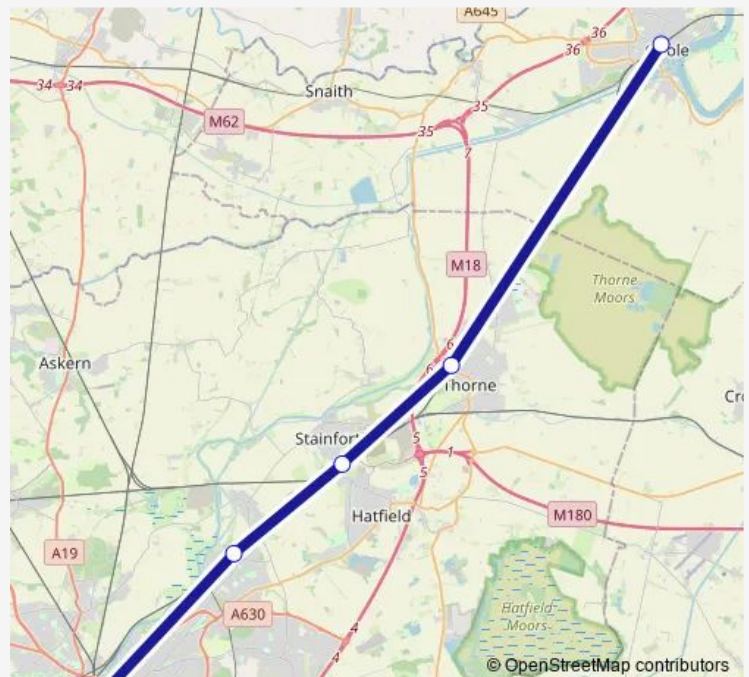

Rail Northern Goole - Doncaster

[Go to website](#)

Direction

Doncaster — Goole

5 stops

[Open route schedule](#)

Doncaster

Kirk Sandall

Hatfield & Stainforth

Thorne North

Goole

Route schedule

Doncaster — Goole

Monday	09:05-23:14
Tuesday	09:05-23:14
Wednesday	09:05-23:14
Thursday	09:05-23:14
Friday	09:05-23:14
Saturday	09:05-23:14
Sunday	23:15

Route info

Direction: Doncaster

Stops: 5

Trip Duration: 0 hour 27 min

■ Northern — Doncaster - Goole

Direction

Goole — Doncaster

5 stops

[Open route schedule](#)

Goole

Thorne North

Hatfield & Stainforth

Kirk Sandall

Doncaster

Route schedule

Goole — Doncaster