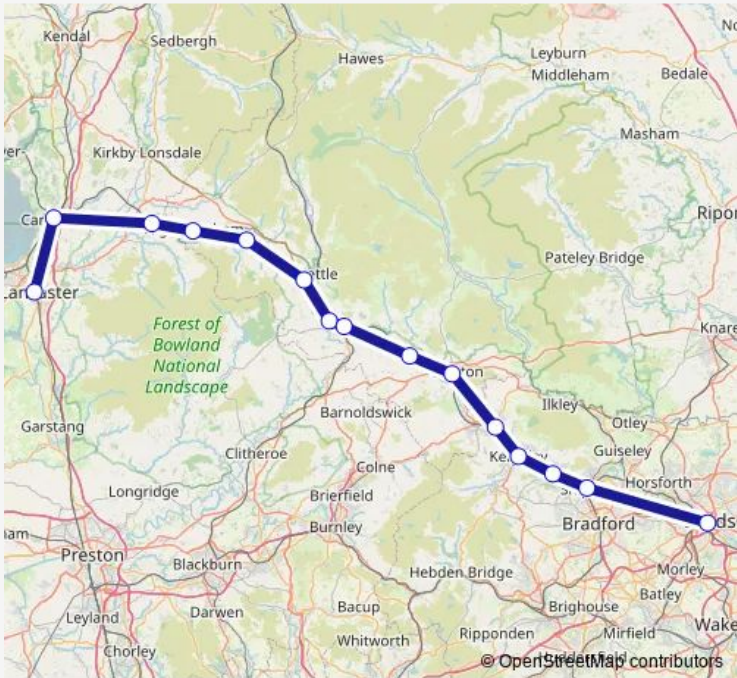

**Direction**  
 Lancaster — Leeds  
 15 stops  
[Open route schedule](#)

- Lancaster
- Carnforth
- Wennington
- Bentham
- Clapham (North Yorkshire)
- Giggleswick
- Long Preston
- Hellifield
- Gargrave
- Skipton
- Steeton & Silsden
- Keighley
- Bingley
- Shipley
- Leeds

**Route schedule**  
 Lancaster — Leeds

Monday	06:48
Tuesday	06:48
Wednesday	06:48
Thursday	06:48
Friday	06:48
Saturday	06:48
Sunday	—

**Route info**  
 Direction: Lancaster  
 Stops: 15  
 Trip Duration: 1 hour 55 min

## Route info

Direction: Lancaster

Stops: 14

Trip Duration: 1 hour 51 min

**Direction**

Leeds — Lancaster

14 stops

[Open route schedule](#)

## Route info

Direction: Leeds

Stops: 14

Trip Duration: 1 hour 57 min

Northern Rail time schedules and route maps are available in an offline PDF at [busmaps.com](https://busmaps.com). Use the [busmaps.com](https://busmaps.com) website to see live bus times, train schedule or subway schedule, and step-by-step directions for all public transit in Keighley