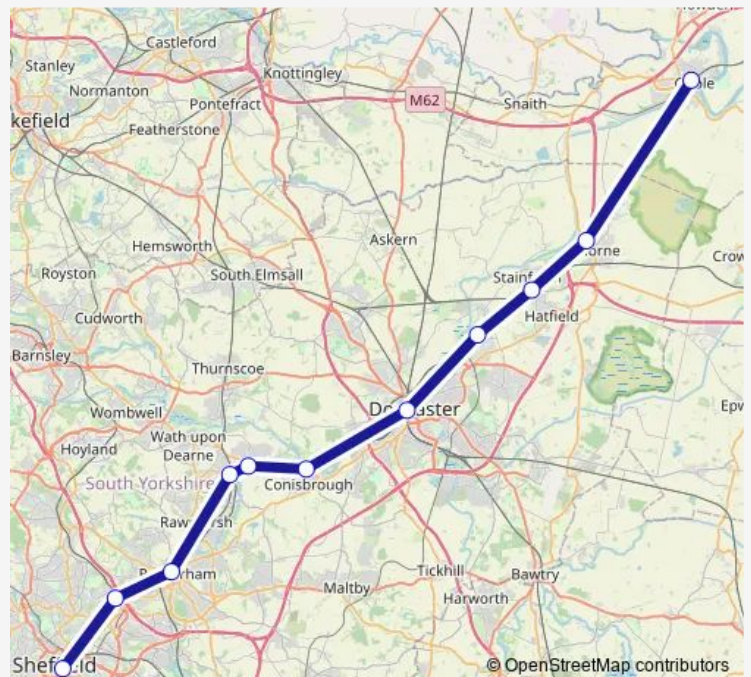

Rail Northern Goole - Sheffield

[Go to website](#)

Direction

Goole — Sheffield

11 stops

[Open route schedule](#)

- Goole
- Thorne North
- Hatfield & Stainforth
- Kirk Sandall
- Doncaster
- Conisbrough
- Mexborough
- Swinton (South Yorkshire)
- Rotherham Central
- Meadowhall
- Sheffield

Route schedule

Goole — Sheffield

Monday	07:00
Tuesday	—
Wednesday	—
Thursday	—
Friday	—
Saturday	05:49-23:13
Sunday	09:00-21:55

Route info

Direction: Goole

Stops: 11

Trip Duration: 1 hour 6 min

Northern — Goole - Sheffield

Direction

Sheffield — Goole

9 stops

[Open route schedule](#)

Sheffield

Meadowhall

Swinton (South Yorkshire)

Mexborough

Route info

Direction: Sheffield

Stops: 9

Trip Duration: 0 hour 51 min

Direction

Sheffield — Goole

11 stops

[Open route schedule](#)