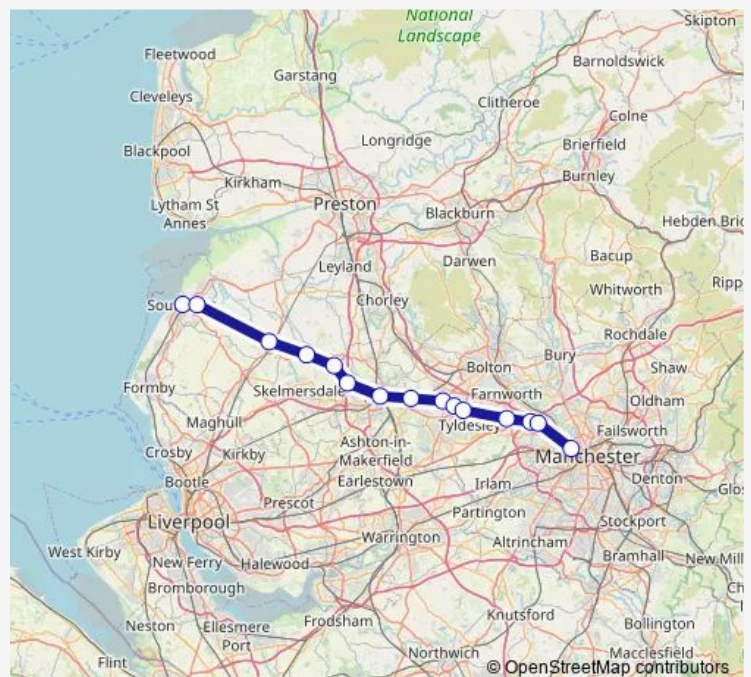

Burscough Bridge

Parbold

Appley Bridge

Gathurst

Wigan Wallgate

Hindley

Daisy Hill

Hag Fold

Atherton

Walkden

Moorside

Swinton (Manchester)

Salford Crescent

Route schedule

Southport — Salford Crescent

Monday —

Tuesday —

Wednesday —

Thursday —

Friday —

Saturday —

Sunday 21:38

Route info

Direction: Southport

Stops: 15

Trip Duration: 1 hour 13 min

■ Northern — Southport - Salford Crescent

Northern Rail time schedules and route maps are available in an offline PDF at busmaps.com. Use the busmaps.com website to see live bus times, train schedule or subway schedule, and step-by-step directions for all public transit in Wigan