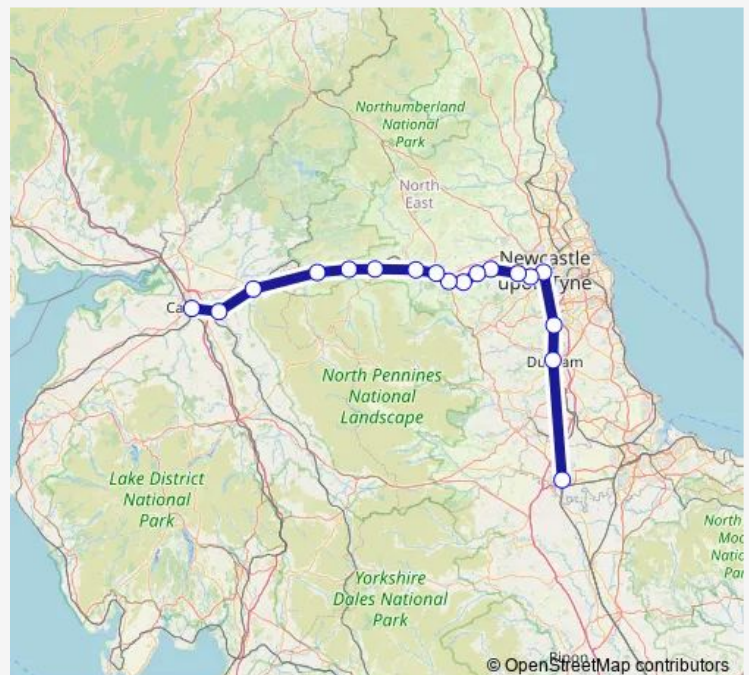

Corbridge

Hexham

Haydon Bridge

Bardon Mill

Haltwhistle

Brampton (Cumbria)

Wetheral

Carlisle

Route schedule

Darlington — Carlisle

Monday —

Tuesday —

Wednesday —

Thursday —

Friday —

Saturday —

Sunday 08:02

Route info

Direction: Darlington

Stops: 18

Trip Duration: 2 hour 22 min

■ Northern — Darlington - Carlisle

Northern Rail time schedules and route maps are available in an offline PDF at busmaps.com. Use the busmaps.com website to see live bus times, train schedule or subway schedule, and step-by-step directions for all public transit in Newcastle upon Tyne