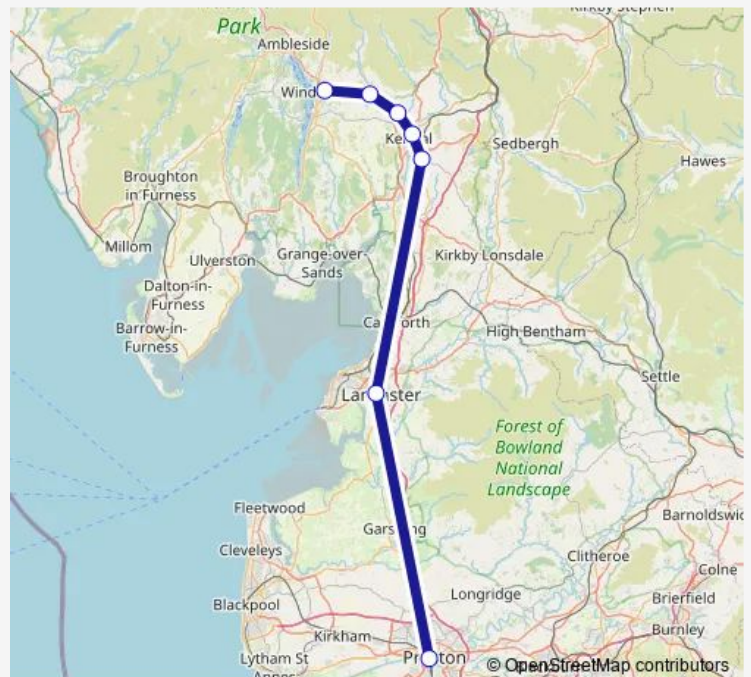

Rail Northern Windermere - Preston

[Go to website](#)

Direction

Preston — Windermere

7 stops

[Open route schedule](#)

Preston

Lancaster

Oxenholme Lake District

Kendal

Burneside (Cumbria)

Staveley

Windermere

Route schedule

Preston — Windermere

Monday	—
Tuesday	—
Wednesday	—
Thursday	—
Friday	—
Saturday	09:45-18:44
Sunday	10:30

Route info

Direction: Preston

Stops: 7

Trip Duration: 0 hour 53 min

■ Northern — Preston - Windermere

Direction

Windermere — Preston

7 stops

Route schedule

Windermere — Preston

Monday	22:47
Tuesday	22:47
Wednesday	22:47
Thursday	22:47
Friday	22:47
Saturday	10:08-22:29
Sunday	19:01-21:47

Route info

Direction: Windermere

Stops: 7

Trip Duration: 0 hour 58 min