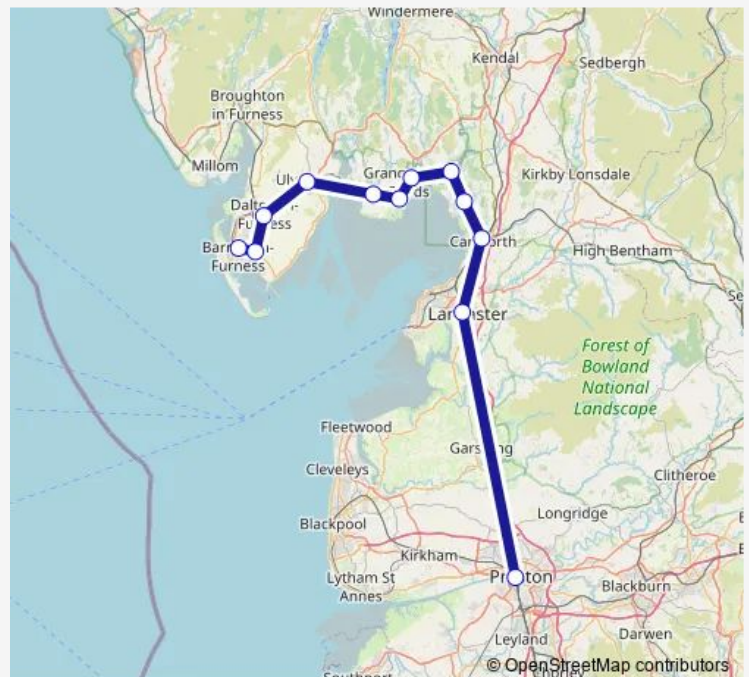

Rail Northern Barrow-in-Furness - Preston

[Go to website](#)

Direction

Preston — Barrow-in-Furness

12 stops

[Open route schedule](#)

Preston

Lancaster

Friday 05:18

Saturday 05:18-23:10

Sunday —

Route info

Direction: Preston

Stops: 12

Trip Duration: 1 hour 19 min

■ Northern — Preston - Barrow-in-Furness

Direction

Barrow-in-Furness — Preston

12 stops

[Open route schedule](#)

Barrow-in-Furness

Roose

Dalton

Ulverston

Route schedule

Barrow-in-Furness — Preston

Monday 18:56

Tuesday 18:56

Wednesday 18:56

Thursday 18:56

Friday 18:56

Saturday 04:58-21:46