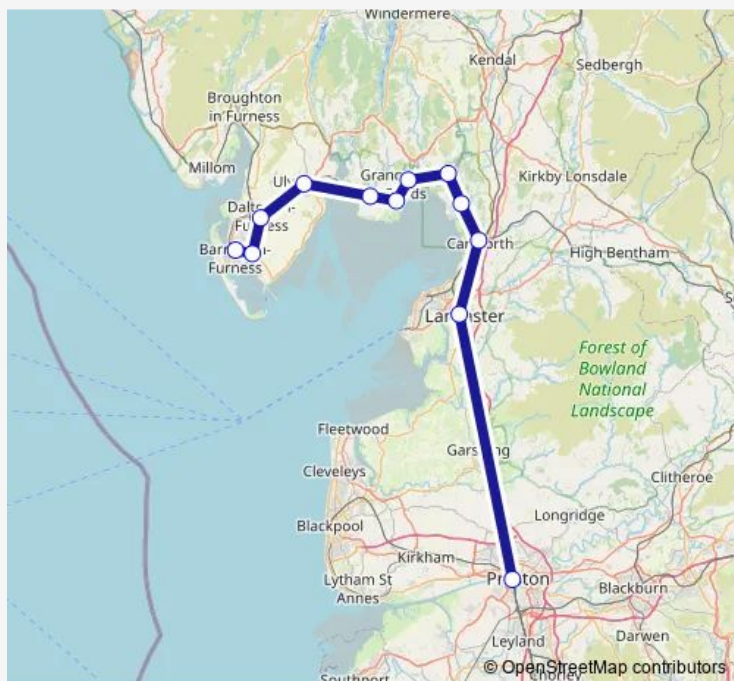

### Direction

Preston — Barrow-in-Furness

12 stops

[Open route schedule](#)

Preston

Lancaster

Carnforth

Silverdale

### Route schedule

Preston — Barrow-in-Furness

Monday 05:18

Tuesday 05:18

Wednesday 05:18

Thursday 05:18

Friday 05:18

Saturday 05:18-23:10

### Route info

Direction: Preston

Stops: 12

Trip Duration: 1 hour 19 min

■ Northern — Barrow-in-Furness - Preston

**Direction**

Barrow-in-Furness — Preston

12 stops