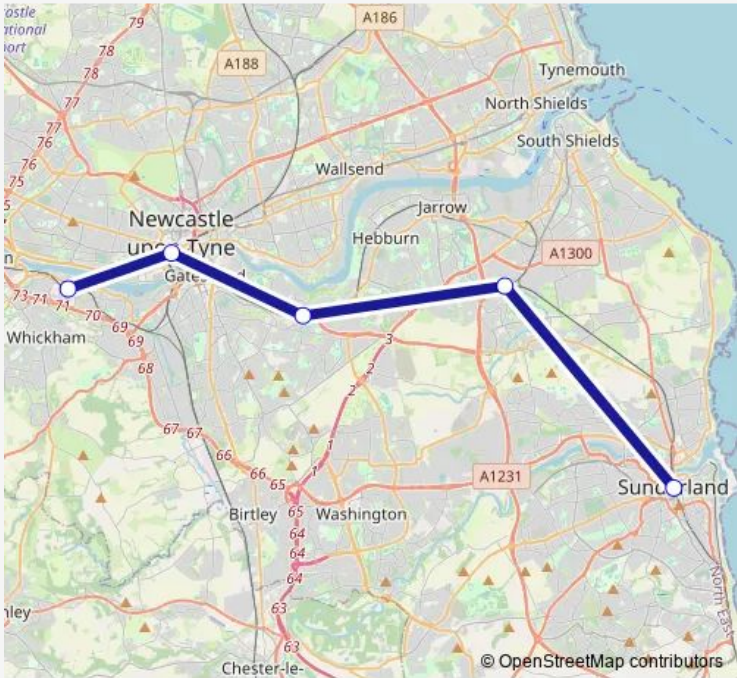

Rail Northern Metrocentre - Sunderland

[Go to website](#)

Direction
 Metrocentre — Sunderland
 5 stops
[Open route schedule](#)

- Metrocentre
- Newcastle
- Heworth
- Brockley Whins
- Sunderland

Route schedule
 Metrocentre — Sunderland

Monday	—
Tuesday	—
Wednesday	—
Thursday	—
Friday	—
Saturday	22:29
Sunday	—

Route info
 Direction: Metrocentre
 Stops: 5
 Trip Duration: 0 hour 36 min

Northern — Metrocentre - Sunderland **BusMaps**

Northern Rail time schedules and route maps are available in an offline PDF at busmaps.com. Use the busmaps.com website to see live bus times, train schedule or subway schedule, and step-by-step directions for all public transit in Newcastle upon Tyne