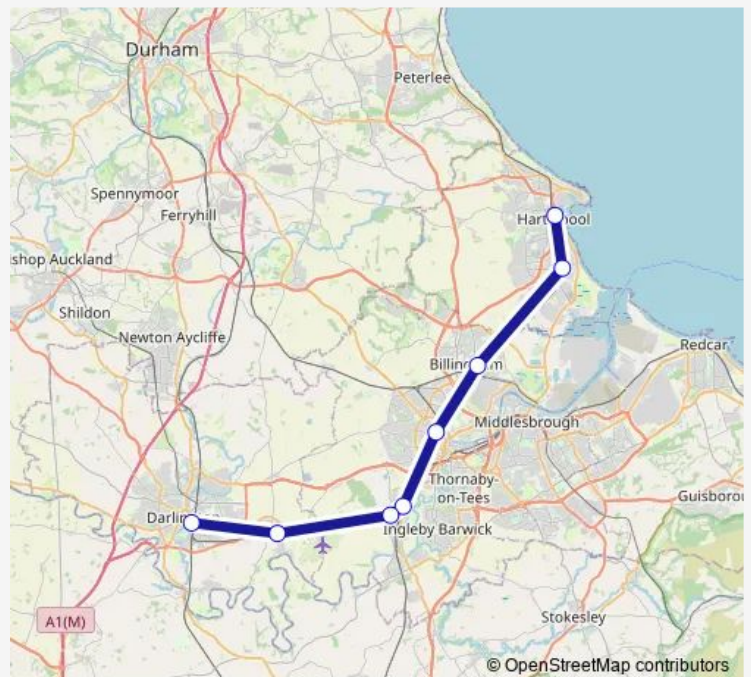

Stockton

Billingham

Seaton Carew

Hartlepool

### Route schedule

Darlington — Hartlepool

Monday —

Tuesday —

Wednesday —

Thursday —

Friday —

Saturday —

### Route info

Direction: Darlington

Stops: 8

Trip Duration: 0 hour 40 min

■ Northern — Darlington - Hartlepool

**Direction**

Hartlepool — Darlington

8 stops

[Open route schedule](#)

Hartlepool

Seaton Carew

Billingham

Stockton

Eaglescliffe

Allens West

Dinsdale