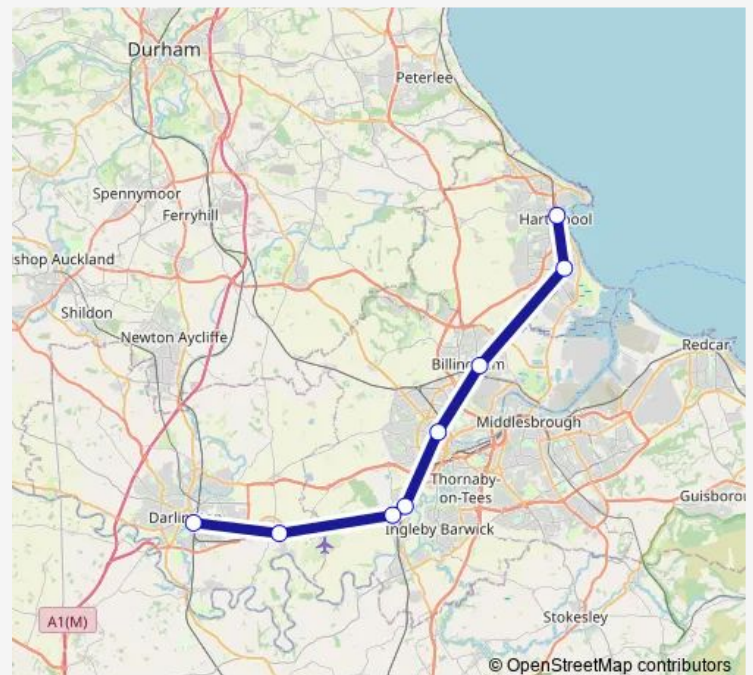

Stockton

Billingham

Seaton Carew

Hartlepool

### Route schedule

Darlington — Hartlepool

Monday	—
Tuesday	—
Wednesday	—
Thursday	—
Friday	—
Saturday	—
Sunday	13:13-17:15

### Route info

Direction: Darlington

Stops: 8

Trip Duration: 0 hour 40 min

■ Northern — Darlington - Hartlepool

**Direction**

Hartlepool — Darlington

8 stops

[Open route schedule](#)

Hartlepool

Seaton Carew

Billingham

Stockton

Eaglescliffe

Allens West

Dinsdale