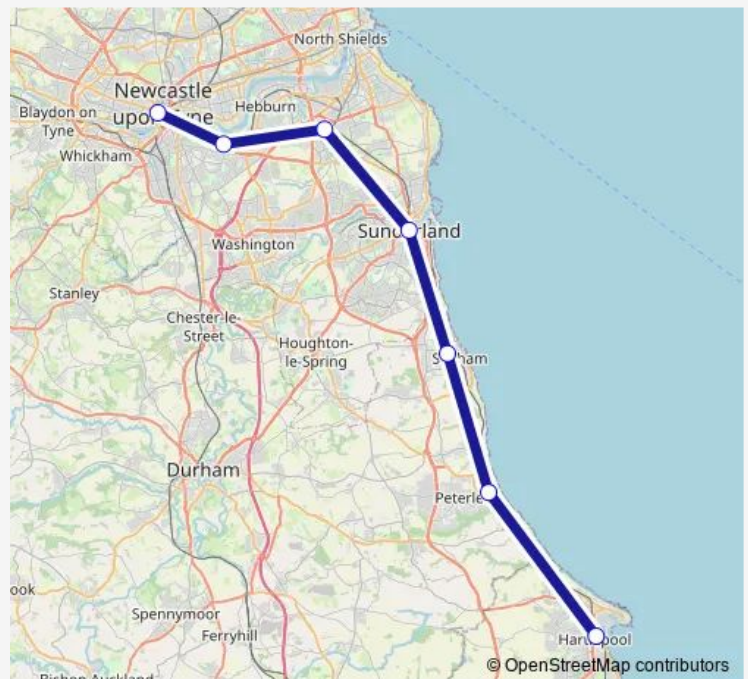

Rail Northern Newcastle - Hartlepool

[Go to website](#)

Direction

Newcastle — Hartlepool

7 stops

[Open route schedule](#)

Newcastle

Heworth

Brockley Whins

Sunderland

Seaham

Horden Railway Station

Hartlepool

Route schedule

Newcastle — Hartlepool

Monday —

Tuesday —

Wednesday —

Thursday —

Friday —

Saturday 22:33

Sunday —

Route info

Direction: Newcastle

Stops: 7

Trip Duration: 0 hour 46 min

■ Northern — Newcastle - Hartlepool

Northern Rail time schedules and route maps are available in an offline PDF at busmaps.com. Use the busmaps.com website to see live bus times, train schedule or subway schedule, and step-by-step directions for all public transit in Sunderland