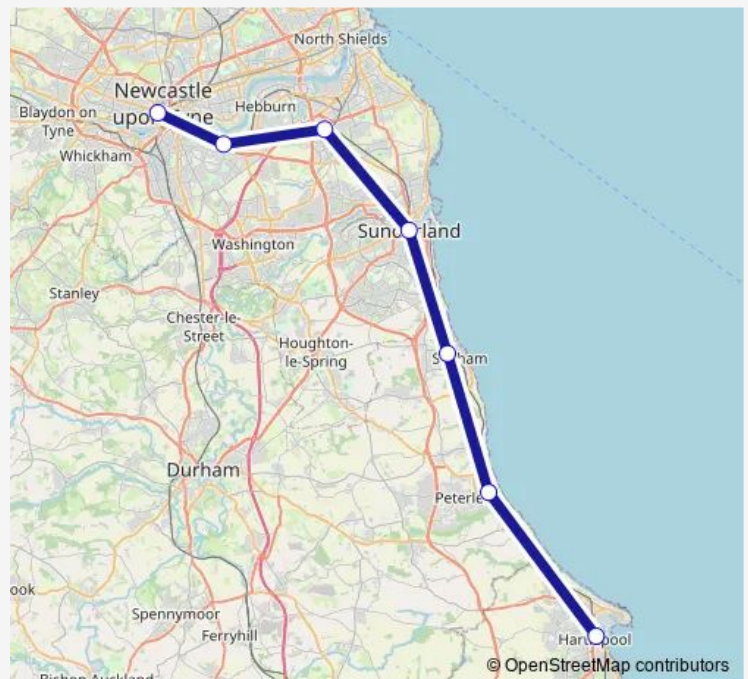

Rail Northern Newcastle - Hartlepool

[Go to website](#)

Direction

Newcastle — Hartlepool

7 stops

[Open route schedule](#)

Newcastle

Heworth

Brockley Whins

Sunderland

Seaham

Horden Railway Station

Hartlepool

Route schedule

Newcastle — Hartlepool

Monday —

Tuesday —

Wednesday —

Thursday —

Friday —

Saturday 22:33

Sunday —

Route info

Direction: Newcastle

Stops: 7

Trip Duration: 0 hour 46 min

■ Northern — Newcastle - Hartlepool

Northern Rail time schedules and route maps are available in an offline PDF at busmaps.com. Use the busmaps.com website to see live bus times, train schedule or subway schedule, and step-by-step directions for all public transit in Sunderland