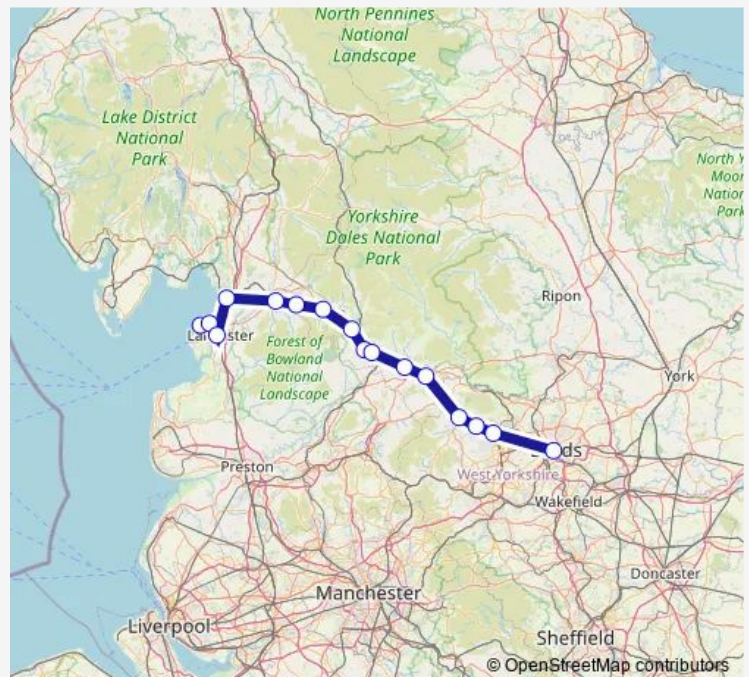

Gargrave

Skipton

Keighley

Bingley

Shipley

Leeds

Route schedule

Morecambe — Leeds

Monday 10:32-20:05

Tuesday 10:32-20:05

Wednesday 10:32-20:05

Thursday 10:32-20:05

Friday 10:32-20:05

Saturday 10:32-20:10

Sunday 10:49-20:03

Route info

Direction: Morecambe

Stops: 16

Trip Duration: 2 hour 7 min

■ Northern — Leeds - Morecambe

Direction

Leeds — Morecambe

22 stops

[Open route schedule](#)

Bentham

Wennington

Carnforth

Lancaster

Bare Lane

Morecambe

Route schedule

Leeds — Morecambe