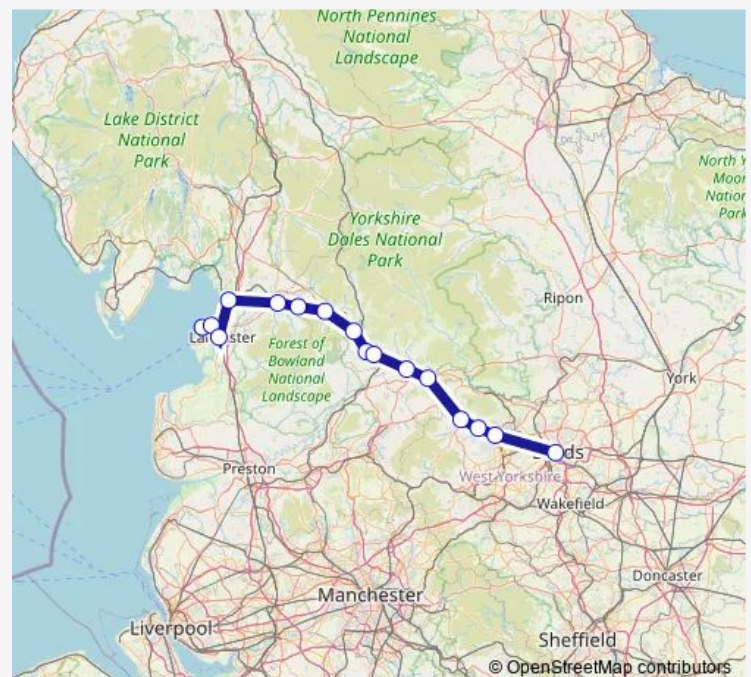

Rail Northern Leeds - Morecambe

[Go to website](#)

Direction

Leeds — Morecambe

20 stops

[Open route schedule](#)

- Leeds
- ShIPLEY
- SALTAIRE
- BINGLEY
- CROSSFLATTS
- KEIGHLEY
- STEETON & SILSDEN
- CONONLEY
- SKIPTON
- GARGRAVE
- HELLIFIELD
- LONG PRESTON
- GIGGLESWICK
- CLAPHAM (North Yorkshire)
- BENTHAM
- WENNINGTON
- CARNFORTH
- LANCASTER
- BARE LANE
- MORECAMBE

Route schedule

Leeds — Morecambe

Monday	08:19-17:26
Tuesday	08:19-17:26
Wednesday	08:19-17:26
Thursday	08:19-17:26
Friday	08:19-17:26
Saturday	08:19-17:26
Sunday	08:31-17:31

Route info

Direction: Leeds

Stops: 20

Trip Duration: 2 hour 9 min

■ Northern — Leeds - Morecambe

Direction

Morecambe — Leeds

16 stops

[Open route schedule](#)

Morecambe

Bare Lane

Gargrave

Skipton

Keighley

Bingley

Shipley

Leeds

Route schedule

Morecambe — Leeds