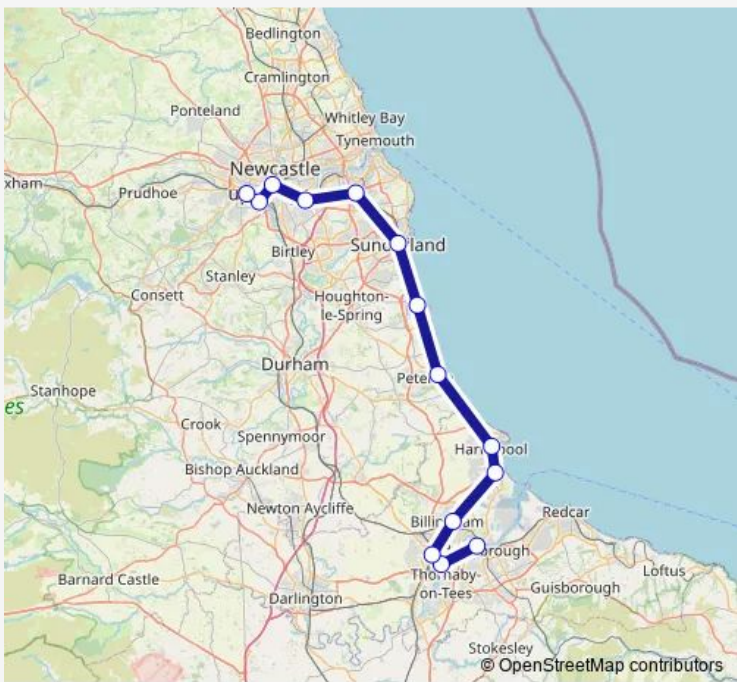

**Direction**  
 Middlesbrough — Metrocentre  
 14 stops  
[Open route schedule](#)

- Middlesbrough
- Thornaby
- Stockton
- Billingham
- Seaton Carew
- Hartlepool
- Horden Railway Station
- Seaham
- Sunderland
- Brockley Whins
- Heworth
- Newcastle
- Dunston
- Metrocentre

Route schedule  
 Middlesbrough — Metrocentre

Monday	20:30
Tuesday	20:30
Wednesday	20:30
Thursday	20:30
Friday	20:30
Saturday	20:30
Sunday	—

**Route info**  
 Direction: Middlesbrough  
 Stops: 14  
 Trip Duration: 1 hour 34 min

■ Northern — Middlesbrough - Metrocentre **BusMaps**  
 © OpenStreetMap contributors

Northern Rail time schedules and route maps are available in an offline PDF at [busmaps.com](https://busmaps.com). Use the [busmaps.com](https://busmaps.com) website to see live bus times, train schedule or subway schedule, and step-by-step directions for all public transit in Stockton-on-Tees