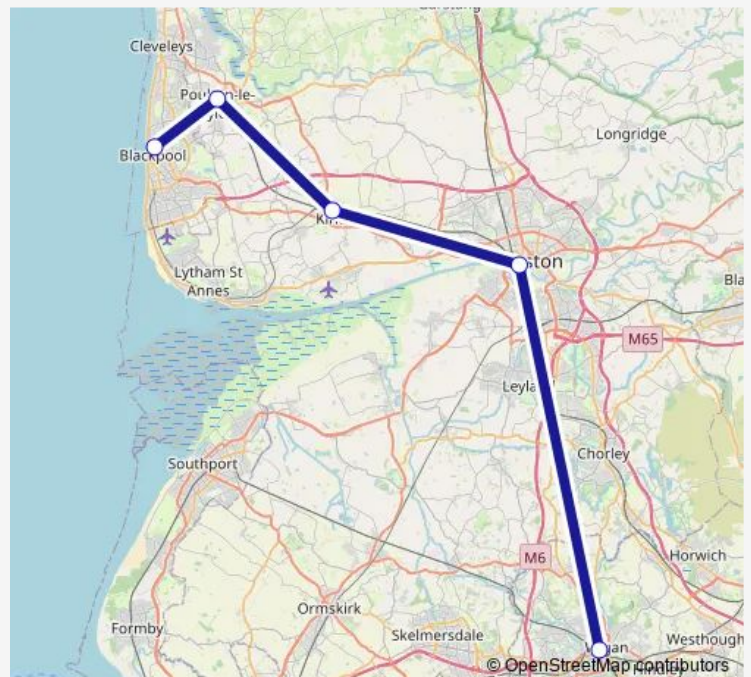

## Rail Northern Blackpool North - Wigan North Western

[Go to website](#)

### Direction

Blackpool North — Wigan North Western

5 stops

[Open route schedule](#)

Blackpool North

Poulton-le-Fylde

Kirkham & Wesham

Preston

### Route schedule

Blackpool North — Wigan North Western

Monday	—
Tuesday	—
Wednesday	—
Thursday	—
Friday	—
Saturday	—
Sunday	23:11

### Route info

Direction: Blackpool North

Stops: 5

Trip Duration: 0 hour 44 min

■ Northern — Blackpool North - Wigan North Western

Northern Rail time schedules and route maps are available in an offline PDF at [busmaps.com](https://busmaps.com). Use the [busmaps.com](https://busmaps.com) website to see live bus times, train schedule or subway schedule, and step-by-step directions for all public transit in Blackpool