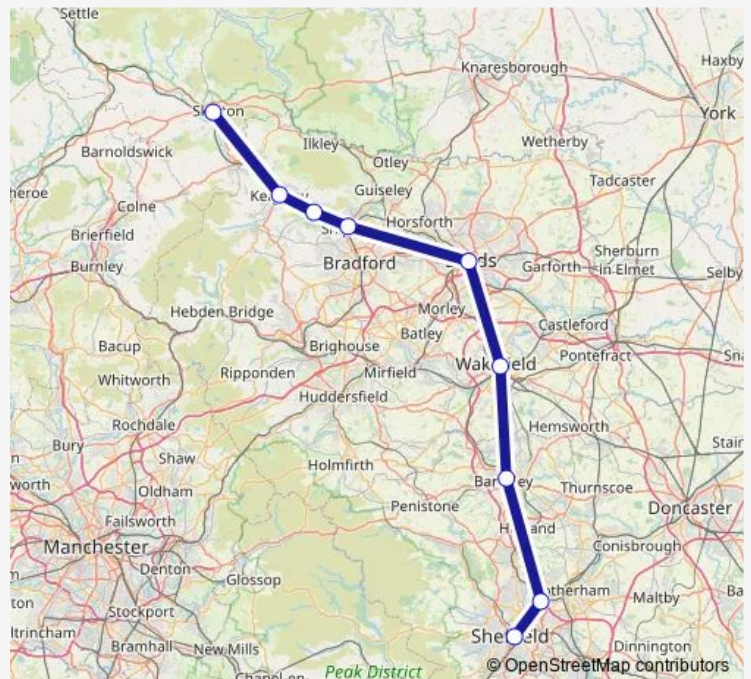

Rail Northern Sheffield - Skipton

[Go to website](#)

Direction

Sheffield — Skipton

9 stops

[Open route schedule](#)

Sheffield

Meadowhall

Barnsley

Wakefield Kirkgate

Leeds

ShIPLEY

Bingley

Keighley

Skipton

Route schedule

Sheffield — Skipton

Monday —

Tuesday —

Wednesday —

Thursday —

Friday —

Saturday —

Sunday 10:17

Route info

Direction: Sheffield

Stops: 9

Trip Duration: 1 hour 31 min

■ Northern — Sheffield - Skipton

Northern Rail time schedules and route maps are available in an offline PDF at busmaps.com. Use the busmaps.com website to see live bus times, train schedule or subway schedule, and step-by-step directions for all public transit in Leeds