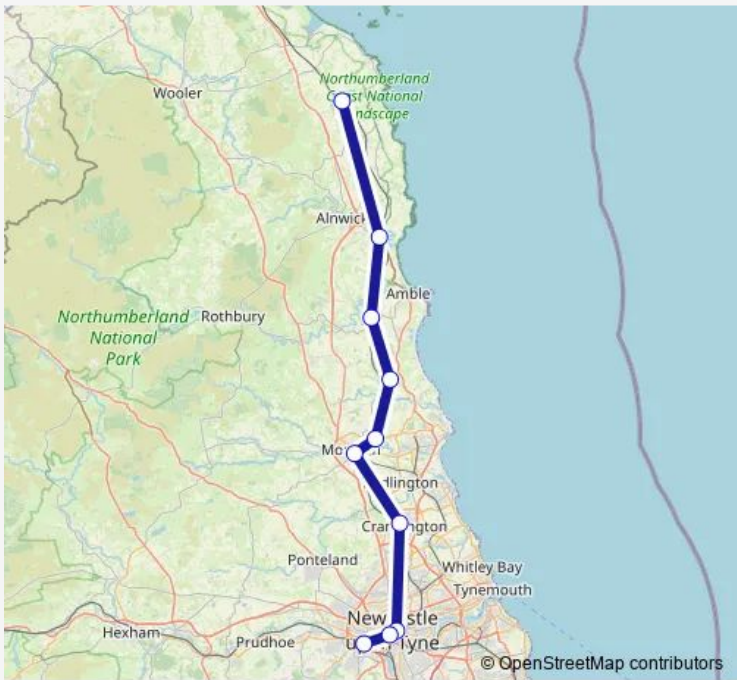

**Rail Northern Chathill - Metrocentre**

[Go to website](#)

**Direction**  
 Chathill — Metrocentre  
 10 stops  
[Open route schedule](#)

- Chathill
- Alnmouth
- Acklington
- Widdrington
- Pegswood
- Morpeth
- Cramlington
- Manors
- Newcastle
- Metrocentre

Route info  
 Direction: Chathill  
 Stops: 10  
 Trip Duration: 1 hour 22 min

Northern Rail time schedules and route maps are available in an offline PDF at [busmaps.com](https://busmaps.com). Use the [busmaps.com](https://busmaps.com) website to see live bus times, train schedule or subway schedule, and step-by-step directions for all public transit in Newcastle upon Tyne