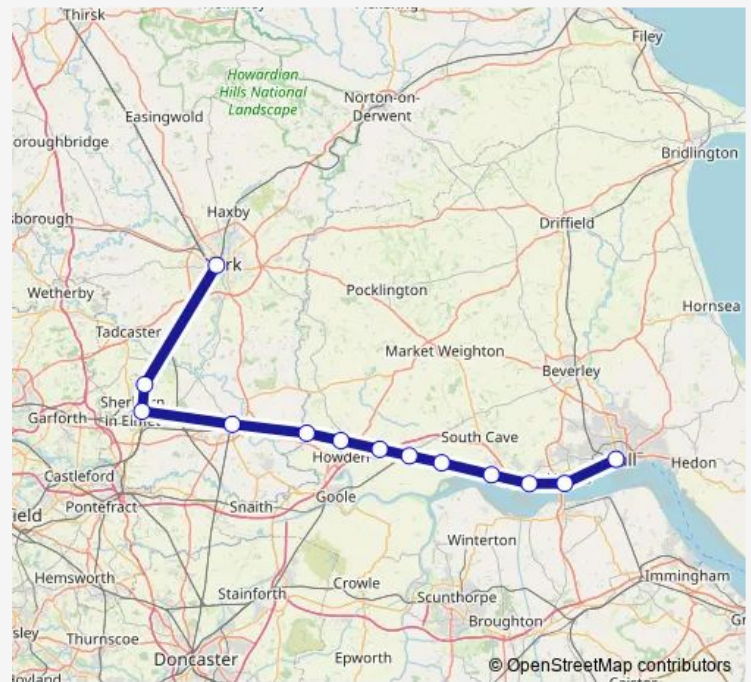

Rail Northern York - Hull

[Go to website](#)

Direction

York — Hull

12 stops

[Open route schedule](#)

- York
- Ulleskelf
- Church Fenton
- Sherburn-in-Elmet
- Selby
- Howden
- Gilberdyke
- Broomfleet
- Brough
- Ferriby
- Hessle
- Hull

Route schedule

York — Hull

Monday	06:14-22:47
Tuesday	22:47
Wednesday	05:24-22:47
Thursday	22:47
Friday	22:47
Saturday	06:15-22:47
Sunday	08:51-17:56

Route info

Direction: York

Stops: 12

Trip Duration: 1 hour 23 min

Northern — York - Hull

Direction

York — Hull

13 stops

[Open route schedule](#)

York

Church Fenton

Sherburn-in-Elmet

Selby

Wressle

Howden

Eastrington

Gilberdyke

Broomfleet

Brough

Ferriby