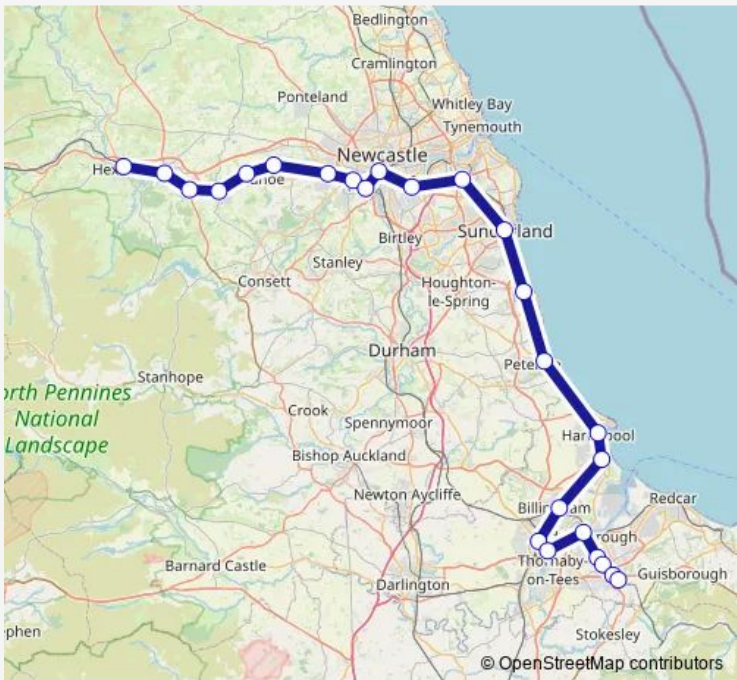

Rail Northern Hexham - Nunthorpe

[Go to website](#)

Direction
 Nunthorpe — Hexham
 25 stops
[Open route schedule](#)

- Nunthorpe
- Gypsy Lane
- Marton
- James Cook University Hosp
- Middlesbrough
- Thornaby
- Stockton
- Billingham
- Seaton Carew
- Hartlepool
- Horden Railway Station
- Seaham
- Sunderland
- Brockley Whins
- Heworth
- Newcastle
- Dunston
- Metrocentre
- Blaydon
- Wylam
- Prudhoe

Route schedule
 Nunthorpe — Hexham

Monday	08:18-16:18
Tuesday	08:18-16:18
Wednesday	08:18-16:18
Thursday	08:18-16:18
Friday	08:18-16:18
Saturday	08:18-16:18
Sunday	—

Route info
 Direction: Nunthorpe
 Stops: 25
 Trip Duration: 2 hour 23 min

[Open route schedule](#)

Hexham

Corbridge

Riding Mill

Stocksfield

Prudhoe

Wylam

Blaydon

Metrocentre

Dunston

Newcastle

Heworth

Brockley Whins

Sunderland

Seaham

Horden Railway Station