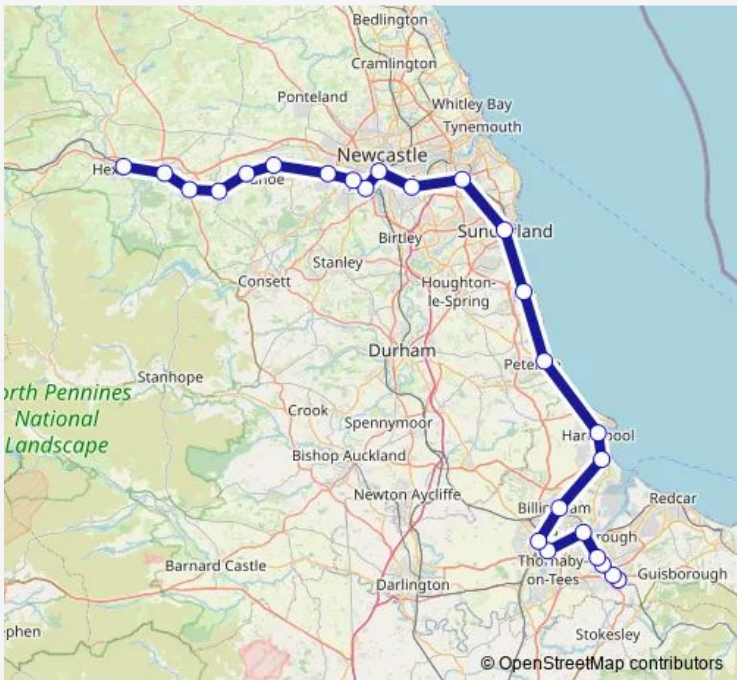

Rail Northern Hexham - Nunthorpe

[Go to website](#)

Direction
 Nunthorpe — Hexham
 25 stops
[Open route schedule](#)

- Nunthorpe
- Gypsy Lane
- Marton
- James Cook University Hosp
- Middlesbrough
- Thornaby
- Stockton
- Billingham
- Seaton Carew
- Hartlepool
- Horden Railway Station
- Seaham
- Sunderland
- Brockley Whins
- Heworth
- Newcastle
- Dunston
- Metrocentre
- Blaydon
- Wylam
- Prudhoe

Route schedule
 Nunthorpe — Hexham

Monday	08:18-16:18
Tuesday	08:18-16:18
Wednesday	08:18-16:18
Thursday	08:18-16:18
Friday	08:18-16:18
Saturday	08:18-16:18
Sunday	—

Route info
 Direction: Nunthorpe
 Stops: 25
 Trip Duration: 2 hour 22 min

[Open route schedule](#)

Hexham

Corbridge

Riding Mill

Stocksfield

Prudhoe

Wylam

Blaydon

Metrocentre

Dunston

Newcastle

Heworth

Brockley Whins

Sunderland

Seaham

Horden Railway Station