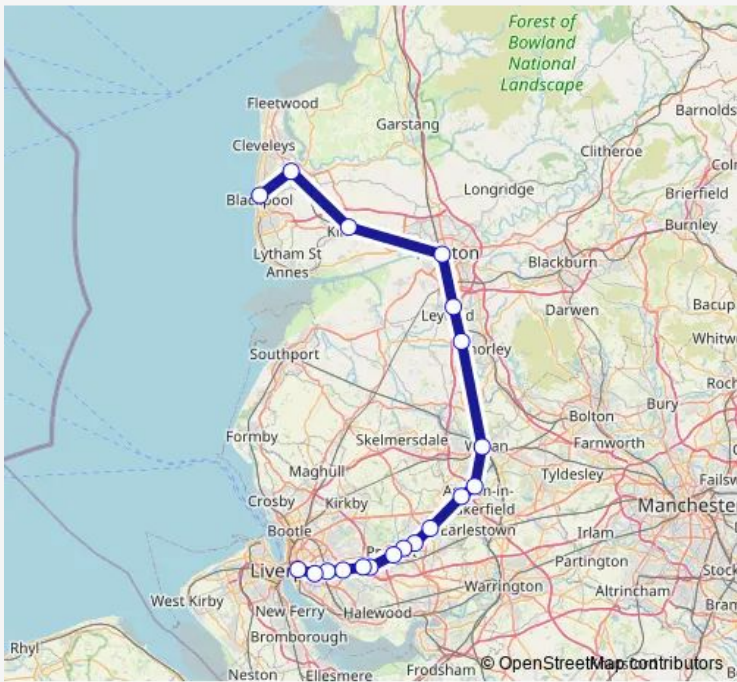

Rail Northern Blackpool North - Liverpool Lime Street

[Go to website](#)

Direction
 Blackpool North — Liverpool Lime Street
 17 stops
[Open route schedule](#)

- Blackpool North
- Poulton-le-Fylde
- Kirkham & Wesham
- Preston
- Leyland
- Euxton Balshaw Lane
- Wigan North Western
- Newton-le-Willows
- Earlestown
- St Helens Junction
- Rainhill
- Huyton
- Roby
- Broad Green
- Wavertree Technology Park
- Edge Hill
- Liverpool Lime Street

Route schedule
 Blackpool North — Liverpool Lime Street

Monday	—
Tuesday	—
Wednesday	—
Thursday	—
Friday	—
Saturday	07:05-21:09
Sunday	—

Route info
 Direction: Blackpool North
 Stops: 17
 Trip Duration: 1 hour 23 min

■ Northern — Blackpool North - Liverpool Lime Street **BusMaps**

Direction

Liverpool Lime Street — Blackpool North

17 stops

[Open route schedule](#)

Liverpool Lime Street

Edge Hill

Roby