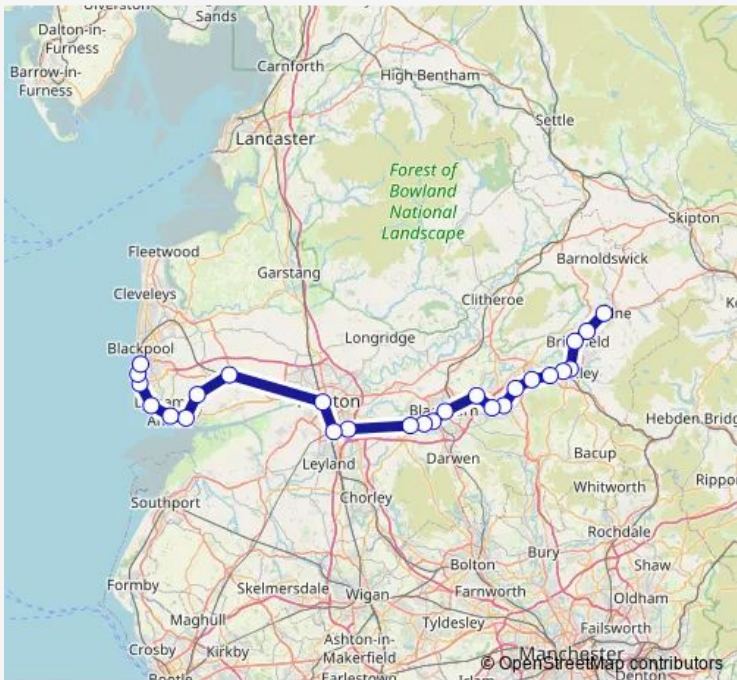

Rail Northern Blackpool South - Colne

[Go to website](#)

Direction
 Colne — Blackpool South
 26 stops
[Open route schedule](#)

- Colne
- Nelson
- Brierfield
- Burnley Central
- Burnley Barracks
- Rose Grove
- Hapton
- Huncoat
- Accrington
- Church & Oswaldtwistle
- Rishton
- Blackburn
- Mill Hill (Lancashire)
- Cherry Tree
- Pleasington
- Bamber Bridge
- Lostock Hall
- Preston
- Kirkham & Wesham
- Moss Side
- Lytham

Route schedule
 Colne — Blackpool South

Monday	—
Tuesday	—
Wednesday	—
Thursday	—
Friday	—
Saturday	—
Sunday	09:18-19:21

Route info
 Direction: Colne
 Stops: 26
 Trip Duration: 1 hour 53 min

Northern — Blackpool South - Colne **BusMaps**

Ansdell & Fairhaven

St Annes-on-the-Sea

Squires Gate

Blackpool Pleasure Beach

Blackpool South

Direction

Blackpool South — Colne

26 stops

Sunday

09:16-21:18

Route info

Direction: Blackpool South

Stops: 26

Trip Duration: 1 hour 54 min

Northern Rail time schedules and route maps are available in an offline PDF at busmaps.com. Use the busmaps.com website to see live bus times, train schedule or subway schedule, and step-by-step directions for all public transit in Blackburn