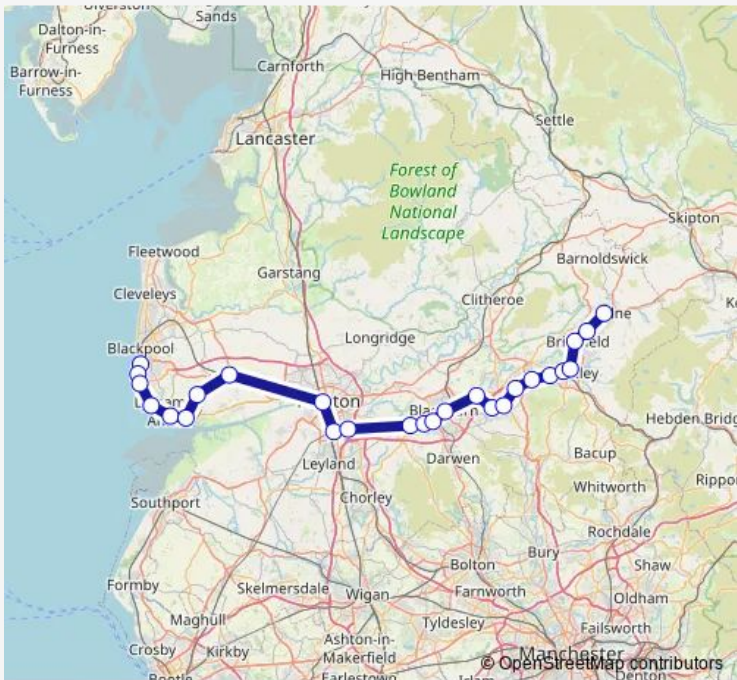

Rail Northern Blackpool South - Colne

[Go to website](#)

Direction
 Colne — Blackpool South
 26 stops
[Open route schedule](#)

- Colne
- Nelson
- Brierfield
- Burnley Central
- Burnley Barracks
- Rose Grove
- Hapton
- Huncoat
- Accrington
- Church & Oswaldtwistle
- Rishton
- Blackburn
- Mill Hill (Lancashire)
- Cherry Tree
- Pleasington
- Bamber Bridge
- Lostock Hall
- Preston
- Kirkham & Wesham
- Moss Side
- Lytham

Route schedule
 Colne — Blackpool South

Monday	—
Tuesday	—
Wednesday	—
Thursday	—
Friday	—
Saturday	—
Sunday	09:19-19:21

Route info
 Direction: Colne
 Stops: 26
 Trip Duration: 1 hour 53 min

■ Northern — Blackpool South - Colne **BusMaps**

Ansdell & Fairhaven

St Annes-on-the-Sea

Squires Gate

Blackpool Pleasure Beach

Blackpool South

Direction

Blackpool South — Colne

26 stops

Sunday

09:16-21:18

Route info

Direction: Blackpool South

Stops: 26

Trip Duration: 2 hour 1 min

Northern Rail time schedules and route maps are available in an offline PDF at busmaps.com. Use the busmaps.com website to see live bus times, train schedule or subway schedule, and step-by-step directions for all public transit in Blackburn