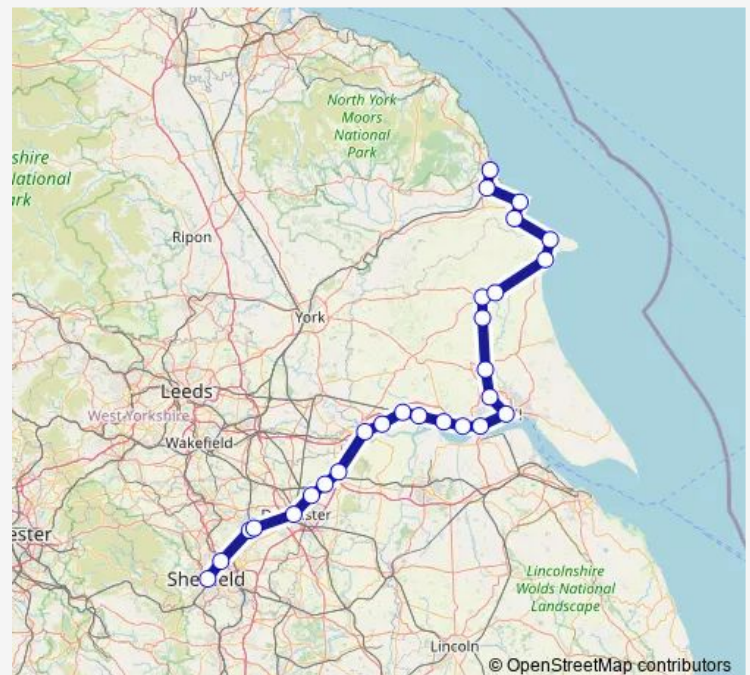

Thursday —

Friday —

Saturday —

Sunday 08:36-17:25

Route info

Direction: Sheffield

Stops: 21

Trip Duration: 2 hour 56 min

■ Northern — Sheffield - Scarborough

Direction

Sheffield — Scarborough

20 stops

[Open route schedule](#)

Sheffield

Meadowhall

Swinton (South Yorkshire)

Route info

Direction: Sheffield

Stops: 27

Trip Duration: 3 hour 9 min

Seamer

Scarborough

Direction

Scarborough — Sheffield

Wednesday 19:00

Thursday 19:00

Friday 19:00

Saturday 19:00

Sunday —

Route info

Direction: Scarborough

Stops: 18