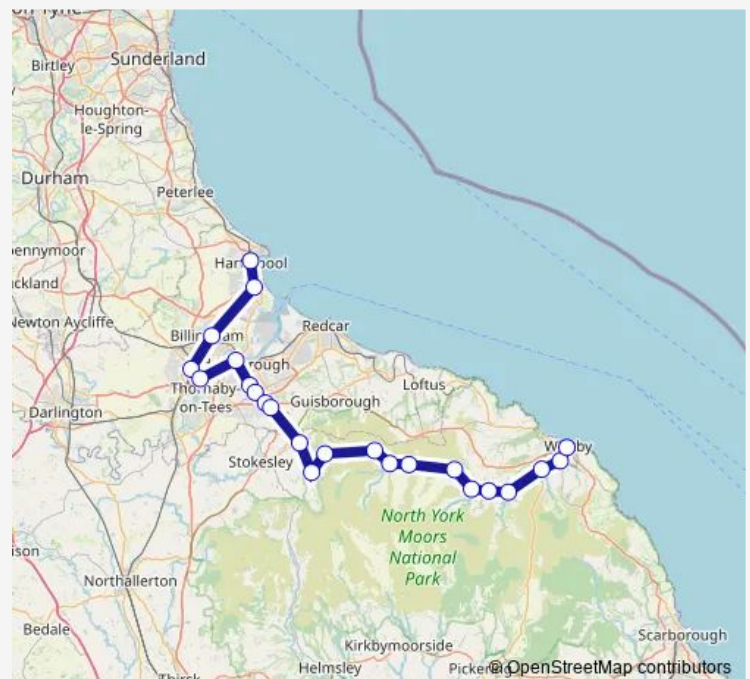

### Direction

Hartlepool — Whitby

23 stops

[Open route schedule](#)

Hartlepool

Seaton Carew

Billingham

Stockton

Thornaby

Middlesbrough

James Cook University Hosp

Marton

Gypsy Lane

Nunthorpe

Great Ayton

Battersby

### Route schedule

Hartlepool — Whitby

Monday —

Tuesday —

Wednesday —

Thursday —

Friday —

Saturday —

### Route info

Direction: Hartlepool

Stops: 23

Trip Duration: 2 hour 11 min

■ Northern — Hartlepool - Whitby

Ruswarp

Whitby

Northern Rail time schedules and route maps are available in an offline PDF at [busmaps.com](https://busmaps.com). Use the [busmaps.com](https://busmaps.com) website to see live bus times, train schedule or subway schedule, and step-by-step directions for all public transit in South Bank