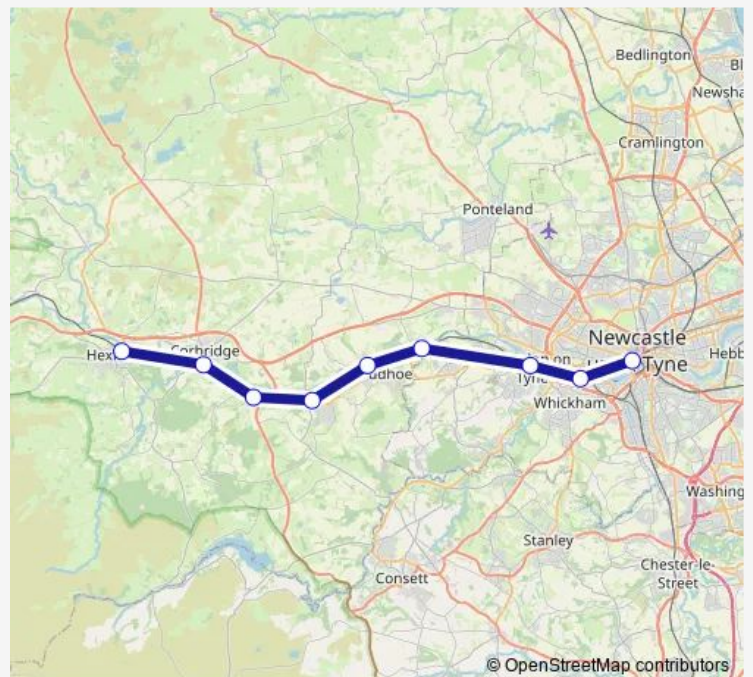

Blaydon

Wylam

Prudhoe

Stocksfield

Riding Mill

Corbridge

Hexham

Route schedule

Newcastle — Hexham

Monday 17:06

Tuesday 17:06

Wednesday 17:06

Thursday 17:06

Friday 17:06

Saturday 17:06

Sunday —

Route info

Direction: Newcastle

Stops: 9

Trip Duration: 0 hour 42 min

■ Northern — Newcastle - Hexham

**Direction**

Hexham — Newcastle

10 stops

[Open route schedule](#)

Hexham

Corbridge

Riding Mill

Stocksfield

Prudhoe

Wylam

Blaydon