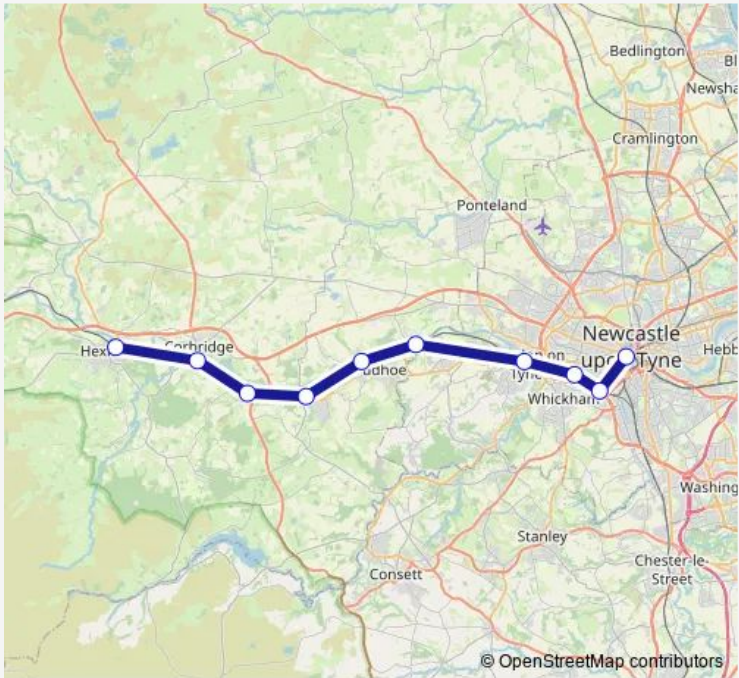

**Rail Northern Hexham - Newcastle**

[Go to website](#)

**Direction**  
 Newcastle — Hexham  
 9 stops  
[Open route schedule](#)

- Newcastle
- Metrocentre
- Blaydon
- Wylam
- Prudhoe
- Stocksfield
- Riding Mill
- Corbridge
- Hexham

Route schedule  
 Newcastle — Hexham

Monday	17:06
Tuesday	17:06
Wednesday	17:06
Thursday	17:06
Friday	17:06
Saturday	17:06
Sunday	—

**Route info**  
 Direction: Newcastle  
 Stops: 9  
 Trip Duration: 0 hour 42 min

## Route schedule

Hexham — Newcastle

Monday 06:35-23:41

Tuesday 06:35-23:41

Wednesday 06:35-23:41

Thursday 06:35-23:41

Friday 06:35-23:41

Saturday 06:35-23:27

## Route info

Direction: Hexham

Stops: 10

Trip Duration: 0 hour 45 min

Northern Rail time schedules and route maps are available in an offline PDF at [busmaps.com](https://busmaps.com). Use the [busmaps.com](https://busmaps.com) website to see live bus times, train schedule or subway schedule, and step-by-step directions for all public transit in Newcastle upon Tyne