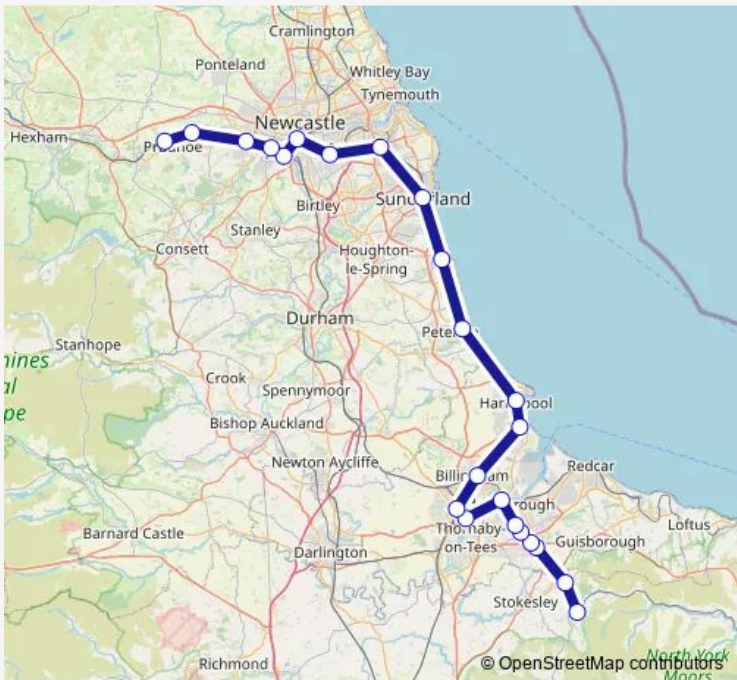

Rail Northern Battersby - Prudhoe

[Go to website](#)

Direction
 Battersby — Prudhoe
 23 stops
[Open route schedule](#)

- Battersby
- Great Ayton
- Nunthorpe
- Gypsy Lane
- Marton
- James Cook University Hosp
- Middlesbrough
- Thornaby
- Stockton
- Billingham
- Seaton Carew
- Hartlepool
- Hornden Railway Station
- Seaham
- Sunderland
- Brockley Whins
- Heworth
- Newcastle
- Dunston
- Metrocentre
- Blaydon

Route schedule
 Battersby — Prudhoe

Monday	—
Tuesday	—
Wednesday	—
Thursday	—
Friday	—
Saturday	17:46
Sunday	—

Route info
 Direction: Battersby
 Stops: 23
 Trip Duration: 2 hour 33 min

Wylam

Prudhoe

Northern Rail time schedules and route maps are available in an offline PDF at busmaps.com. Use the busmaps.com website to see live bus times, train schedule or subway schedule, and step-by-step directions for all public transit in Nunthorpe

The schedule is provided in the local timezone. Times with "(+1)" indicate departures on the next day.

PDF file created on 2025-01-16

2024 BusMaps.com - All Rights Reserved