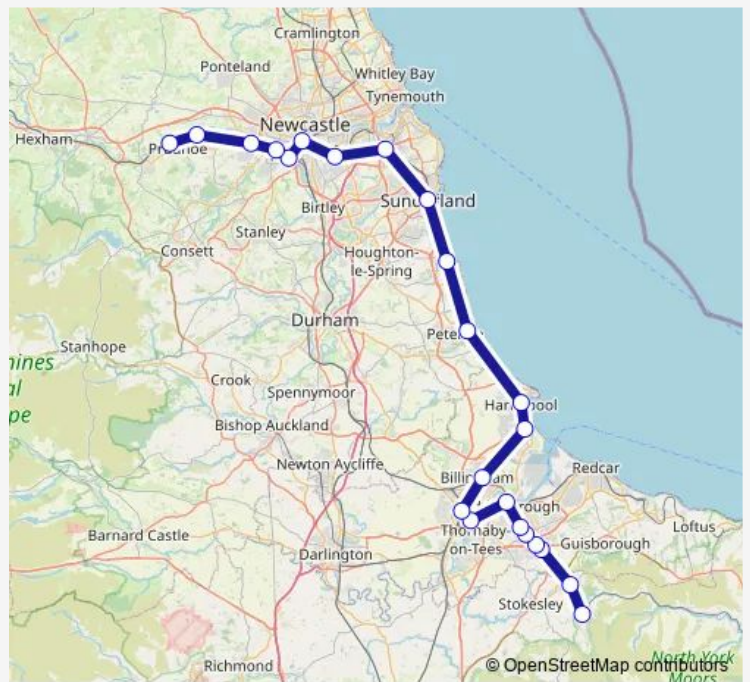

**Rail Northern Battersby - Prudhoe**

[Go to website](#)

**Direction**  
 Battersby — Prudhoe  
 23 stops  
[Open route schedule](#)

- Battersby
- Great Ayton
- Nunthorpe
- Gypsy Lane
- Marton
- James Cook University Hosp
- Middlesbrough
- Thornaby
- Stockton
- Billingham
- Seaton Carew
- Hartlepool
- Hornden Railway Station
- Seaham
- Sunderland
- Brockley Whins
- Heworth
- Newcastle
- Dunston
- Metrocentre
- Blaydon

Route schedule  
 Battersby — Prudhoe

Monday	—
Tuesday	—
Wednesday	—
Thursday	—
Friday	—
Saturday	17:46
Sunday	—

Route info  
 Direction: Battersby  
 Stops: 23  
 Trip Duration: 2 hour 33 min

■ Northern — Battersby - Prudhoe **BusMaps**

Wylam

Prudhoe

Northern Rail time schedules and route maps are available in an offline PDF at [busmaps.com](https://busmaps.com). Use the [busmaps.com](https://busmaps.com) website to see live bus times, train schedule or subway schedule, and step-by-step directions for all public transit in Nunthorpe