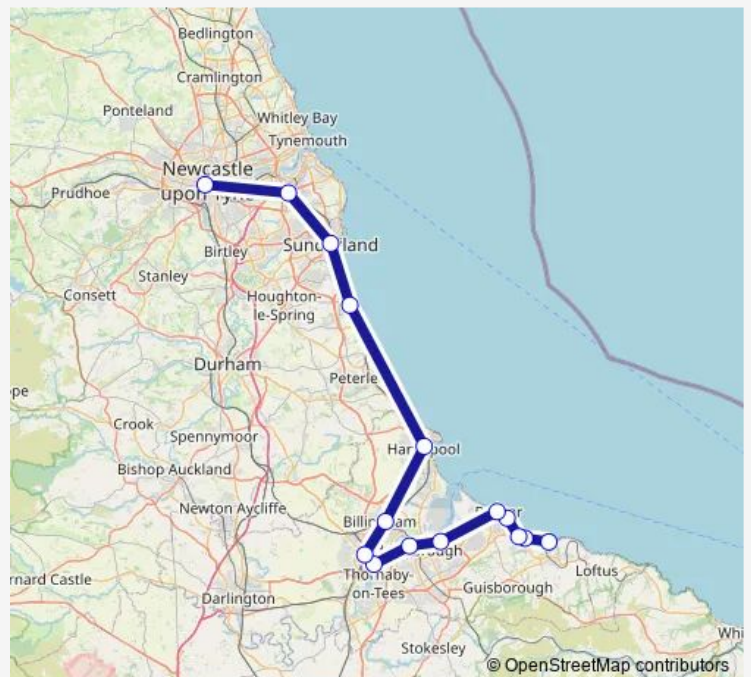

Tuesday 07:22

Wednesday 07:22

Thursday 07:22

Friday 07:22

Saturday 07:22

Sunday —

Route info

Direction: Saltburn

Stops: 15

Trip Duration: 1 hour 37 min

Northern — Saltburn - Newcastle

Direction

Saltburn — Newcastle

15 stops

[Open route schedule](#)

Saltburn

Marske

Longbeck

Redcar East

Redcar Central

South Bank

Middlesbrough

Thornaby

Stockton

Billingham

Hartlepool

Seaham

Sunderland

Brockley Whins

Newcastle

Route schedule

Saltburn — Newcastle