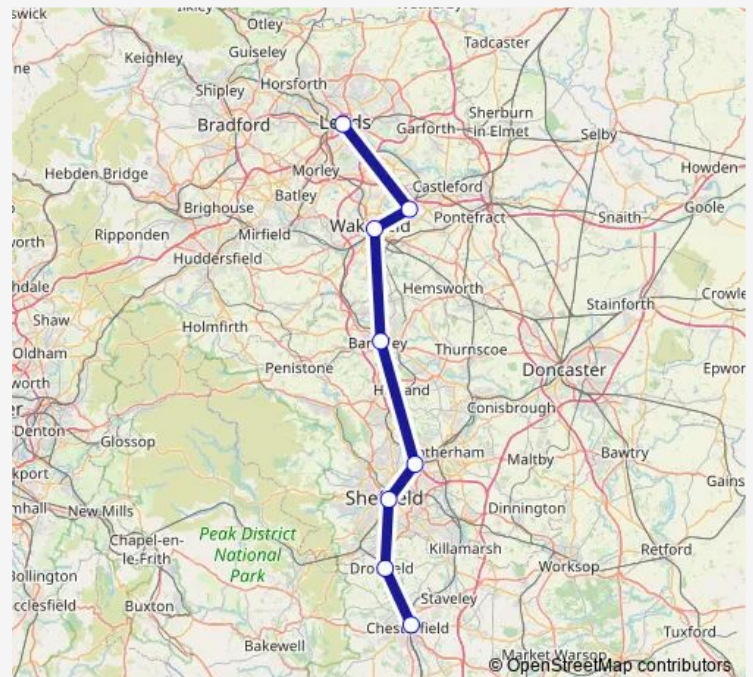

Rail Northern Chesterfield - Leeds

[Go to website](#)

Direction

Chesterfield — Leeds

8 stops

[Open route schedule](#)

Chesterfield

Dronfield

Sheffield

Meadowhall

Barnsley

Wakefield Kirkgate

Normanton

Leeds

Route schedule

Chesterfield — Leeds

Monday 06:26

Tuesday 06:26

Wednesday 06:26

Thursday 06:26

Friday 06:26

Saturday 06:26

Sunday —

Route info

Direction: Chesterfield

Stops: 8

Trip Duration: 1 hour 18 min

■ Northern — Chesterfield - Leeds

Northern Rail time schedules and route maps are available in an offline PDF at busmaps.com. Use the busmaps.com website to see live bus times, train schedule or subway schedule, and step-by-step directions for all public transit in Leeds