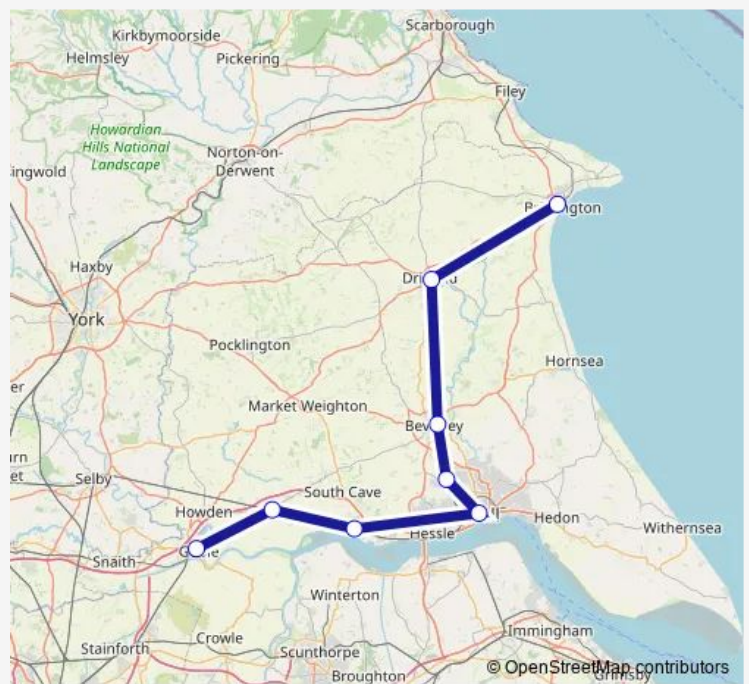

Rail Northern Bridlington - Goole

[Go to website](#)

Direction
Goole — Bridlington
10 stops
[Open route schedule](#)

- Goole
- Gilberdyke
- Brough
- Hull
- Cottingham
- Beverley
- Hutton Cranswick
- Driffield
- Nafferton
- Bridlington

Route schedule
Goole — Bridlington

Monday	—
Tuesday	—
Wednesday	—
Thursday	—
Friday	21:43
Saturday	—
Sunday	—

Route info
Direction: Goole
Stops: 10
Trip Duration: 1 hour 18 min

Northern — Bridlington - Goole **BusMaps**