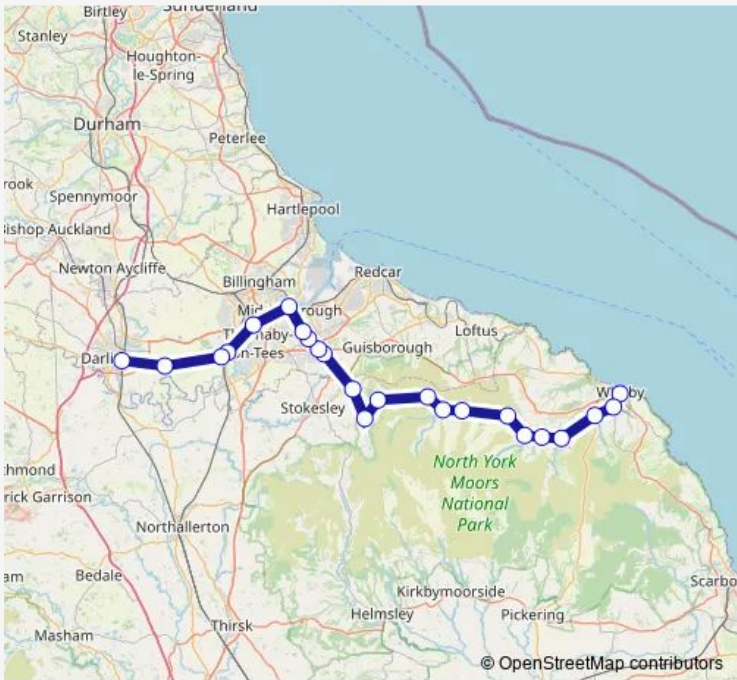

Rail Northern Darlington - Whitby

[Go to website](#)

Direction
Whitby — Darlington

23 stops

[Open route schedule](#)

- Whitby
- Ruswarp
- Sleights
- Grosmont
- Egton
- Glaisdale
- Lealholm
- Danby
- Castleton Moor
- Commondale
- Kildale
- Battersby
- Great Ayton
- Nunthorpe
- Gypsy Lane
- Marton
- James Cook University Hosp
- Middlesbrough
- Thornaby
- Eaglescliffe
- Allens West

Route schedule
Whitby — Darlington

Monday	—
Tuesday	—
Wednesday	—
Thursday	—
Friday	—
Saturday	—
Sunday	10:22-18:34

Route info

Direction: Whitby

Stops: 23

Trip Duration: 2 hour 1 min

■ Northern — Whitby - Darlington **BusMaps**

Dinsdale

Darlington

Direction

Darlington — Whitby

23 stops

[Open route schedule](#)

Darlington

Dinsdale

—

Saturday

—

Sunday

08:09

Route info

Direction: Darlington

Stops: 23