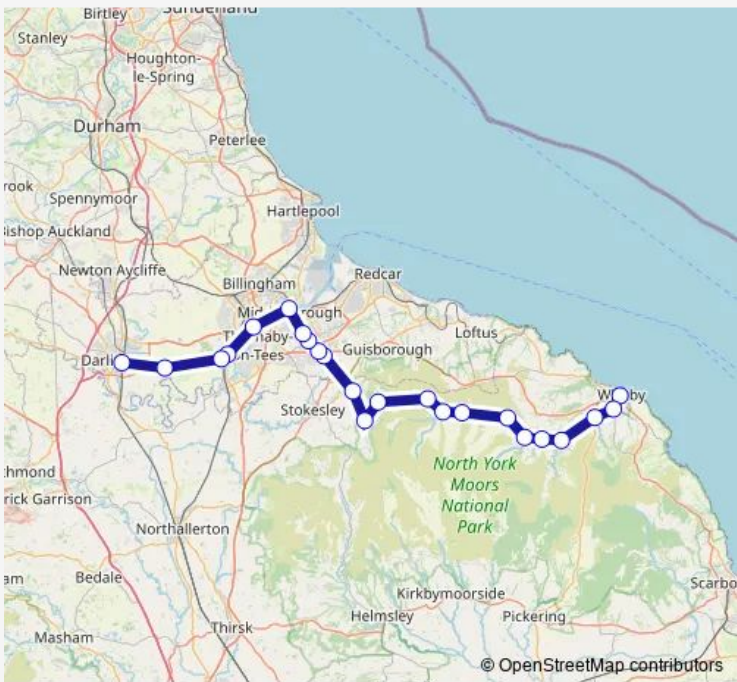

Rail Northern Darlington - Whitby

[Go to website](#)

Direction
Whitby — Darlington
23 stops
[Open route schedule](#)

- Whitby
- Ruswarp
- Sleights
- Grosmont
- Egton
- Glaisdale
- Lealholm
- Danby
- Castleton Moor
- Commondale
- Kildale
- Battersby
- Great Ayton
- Nunthorpe
- Gypsy Lane
- Marton
- James Cook University Hosp
- Middlesbrough
- Thornaby
- Eaglescliffe
- Allens West

Route schedule
Whitby — Darlington

Monday	—
Tuesday	—
Wednesday	—
Thursday	—
Friday	—
Saturday	—
Sunday	10:22-18:34

Route info
Direction: Whitby
Stops: 23
Trip Duration: 2 hour 0 min

■ Northern — Darlington - Whitby **BusMaps**