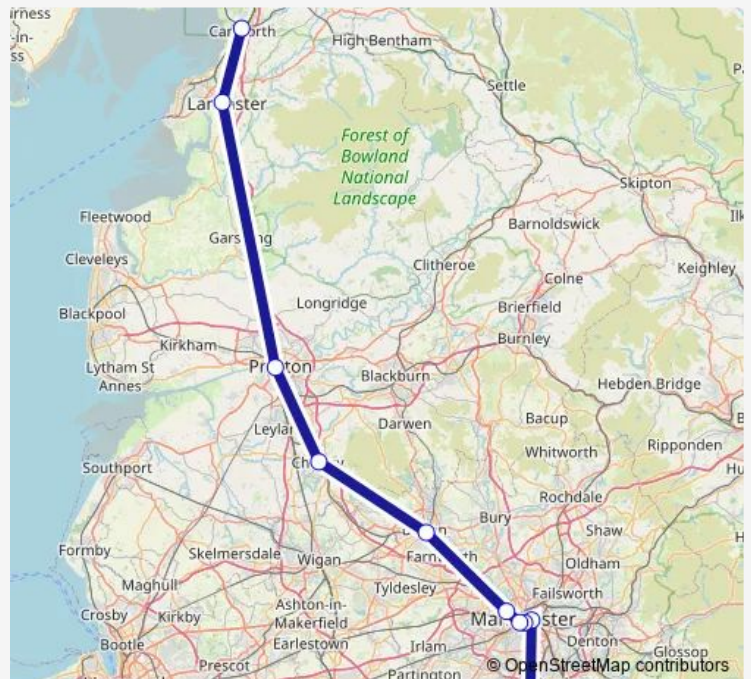

Lancaster

Carnforth

Route schedule

Manchester Airport — Carnforth

Monday 21:59

Tuesday 21:59

Wednesday 21:59

Thursday 21:59

Friday —

Saturday —

Sunday —

Route info

Direction: Manchester Airport

Stops: 12

Trip Duration: 1 hour 40 min

■ Northern — Manchester Airport - Carnforth

Direction

Carnforth — Manchester Airport

12 stops

[Open route schedule](#)

Carnforth

Lancaster

Preston

Chorley

Route schedule

Carnforth — Manchester Airport

Monday	—
Tuesday	05:43
Wednesday	05:43
Thursday	05:43
Friday	05:43
Saturday	—
Sunday	—

Route info

Direction: Carnforth

Stops: 12

Trip Duration: 1 hour 32 min

Northern Rail time schedules and route maps are available in an offline PDF at busmaps.com. Use the busmaps.com website to see live bus times, train schedule or subway schedule, and step-by-step directions for all public transit in Manchester