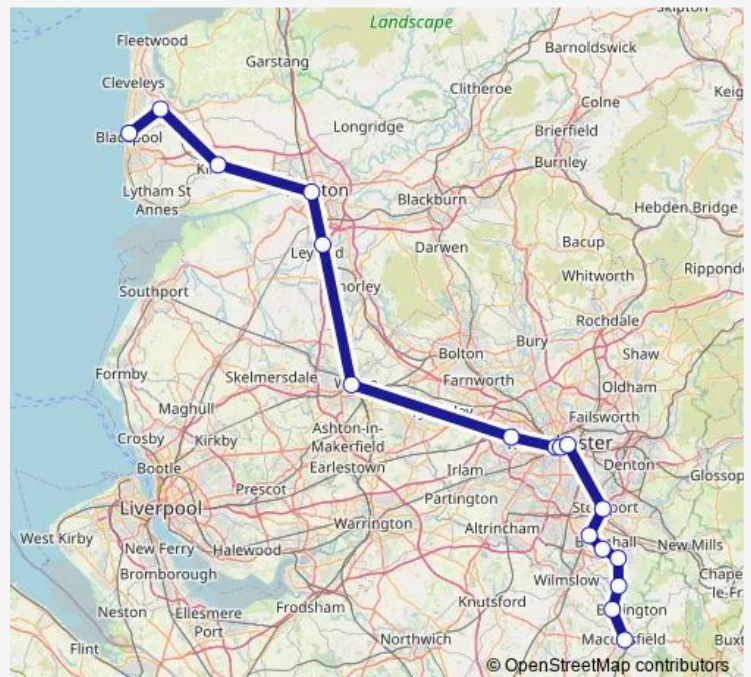

Stockport

Cheadle Hulme

Bramhall

Poynton

Adlington (Cheshire)

Prestbury

Macclesfield

Route schedule

Blackpool North — Macclesfield

Monday 21:55

Tuesday 21:55

Wednesday 21:55

Thursday —

Friday —

Saturday —

Sunday —

Route info

Direction: Blackpool North

Stops: 17

Trip Duration: 1 hour 53 min

■ Northern — Blackpool North - Macclesfield

Direction

Blackpool North — Macclesfield

18 stops

—

Sunday

—

Route info

Direction: Blackpool North

Stops: 18

Trip Duration: 1 hour 53 min

Northern Rail time schedules and route maps are available in an offline PDF at busmaps.com. Use the busmaps.com website to see live bus times, train schedule or subway schedule, and step-by-step directions for all public transit in Manchester