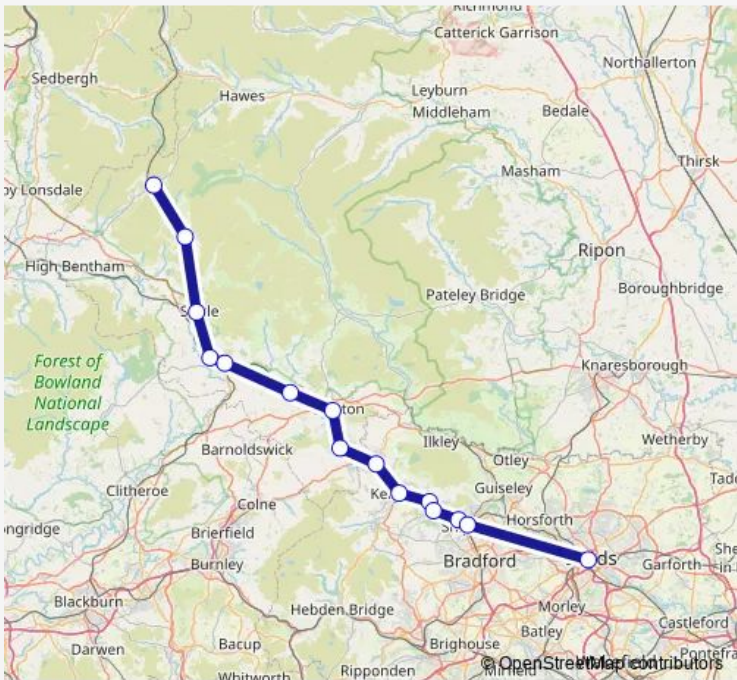

Rail Northern Ribblehead - Leeds

[Go to website](#)

Direction
 Ribblehead — Leeds
 15 stops
[Open route schedule](#)

- Ribblehead
- Horton-in-Ribblesdale
- Settle
- Long Preston
- Hellifield
- Gargrave
- Skipton
- Cononley
- Steeton & Silsden
- Keighley
- Crossflatts
- Bingley
- Saltaire
- Shipley
- Leeds

Route schedule
 Ribblehead — Leeds

Monday	21:45
Tuesday	21:45
Wednesday	21:45
Thursday	21:45
Friday	21:45
Saturday	07:13-21:45
Sunday	—

Route info
 Direction: Ribblehead
 Stops: 15
 Trip Duration: 1 hour 26 min

■ Northern — Ribblehead - Leeds **BusMaps**

Direction

Leeds — Ribbleshead

11 stops

[Open route schedule](#)

Leeds
ShIPLEy
Bingley
Keighley
Skipton
Gargrave
Hellifield
Long Preston
Settle
Horton-in-Ribblesdale
Ribbleshead

Route schedule

Leeds — Ribbleshead

Monday	19:49
Tuesday	19:49
Wednesday	19:49
Thursday	19:49
Friday	19:49
Saturday	19:49
Sunday	—

Route info

Direction: Leeds

Stops: 11

Trip Duration: 1 hour 19 min

Northern Rail time schedules and route maps are available in an offline PDF at [busmaps.com](#). Use the [busmaps.com](#) website to see live bus times, train schedule or subway schedule, and step-by-step directions for all public transit in Baildon