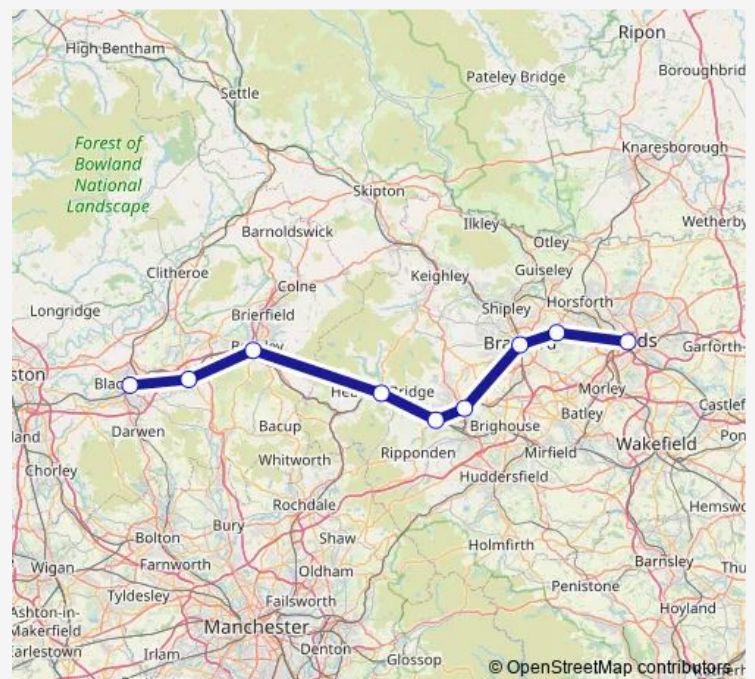

### Route schedule

Leeds — Blackburn

Monday 22:58

Tuesday 22:58

Wednesday 22:58

Thursday 22:58

Friday 22:58

Saturday 22:57

### Route info

Direction: Leeds

Stops: 9

Trip Duration: 1 hour 18 min

■ Northern — Leeds - Blackburn

## Route info

Direction: Leeds

Stops: 9

Trip Duration: 1 hour 32 min

## Route info

Direction: Blackburn

Stops: 9

Trip Duration: 1 hour 4 min

**Direction**

Blackburn — Leeds

10 stops

[Open route schedule](#)