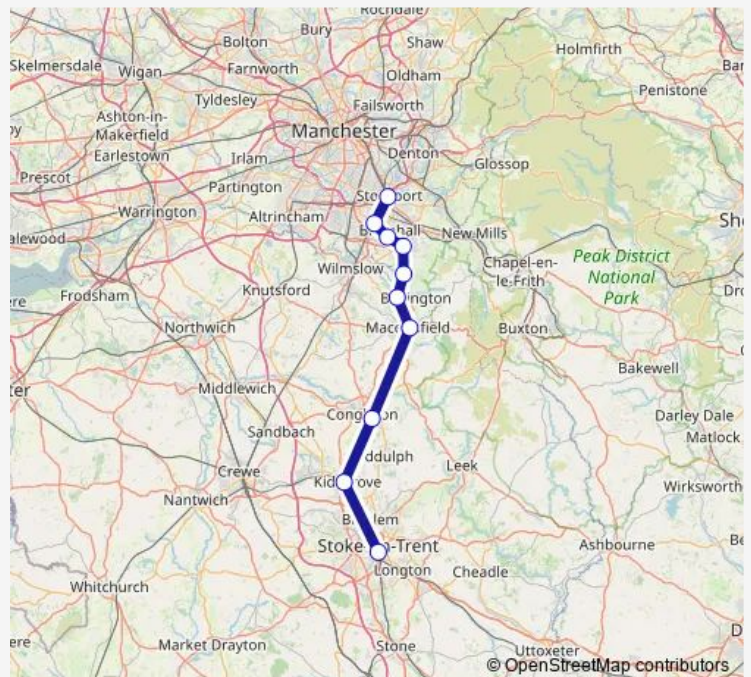

Rail Northern Stoke-on-Trent - Stockport

Go to website

Direction

Stoke-on-Trent — Stockport

10 stops

[Open route schedule](#)

Stoke-on-Trent

Kidsgrove

Route schedule

Stoke-on-Trent — Stockport

Monday 22:17

Tuesday 22:17

Wednesday 22:17

Thursday 22:17

Friday —

Saturday —

Sunday —

Route info

Direction: Stoke-on-Trent

Stops: 10

Trip Duration: 0 hour 53 min

■ Northern — Stoke-on-Trent - Stockport

Northern Rail time schedules and route maps are available in an offline PDF at busmaps.com. Use the busmaps.com website to see live bus times, train schedule or subway schedule, and step-by-step directions for all public transit in Adlington