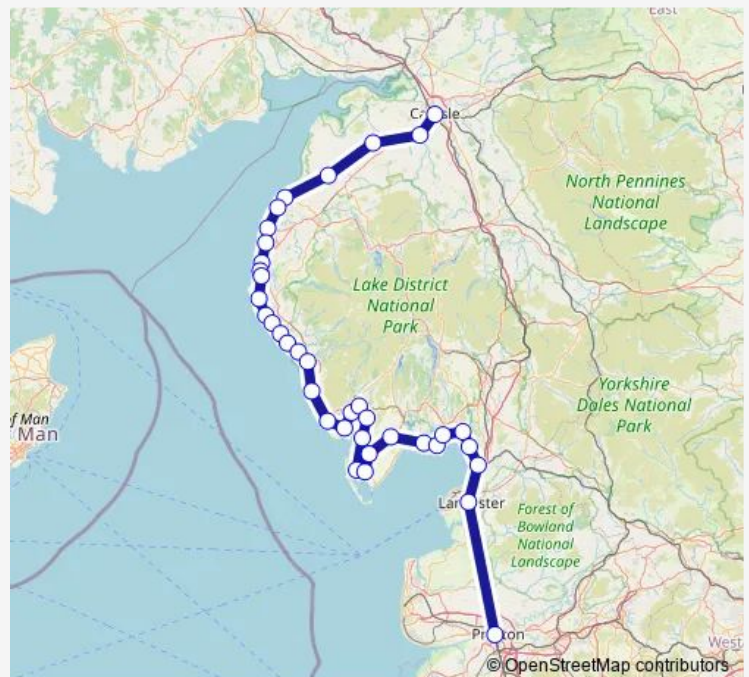

Wigton

Aspatria

Maryport

Flimby

Workington

Harrington

Parton

Whitehaven

Thursday 19:09

Friday 19:09

Saturday —

Sunday —

Route info

Direction: Carlisle

Stops: 37

Trip Duration: 4 hour 1 min

■ Northern — Carlisle - Preston

Green Road

Foxfield

Kirkby-in-Furness

Askam

Barrow-in-Furness

Roose

Dalton