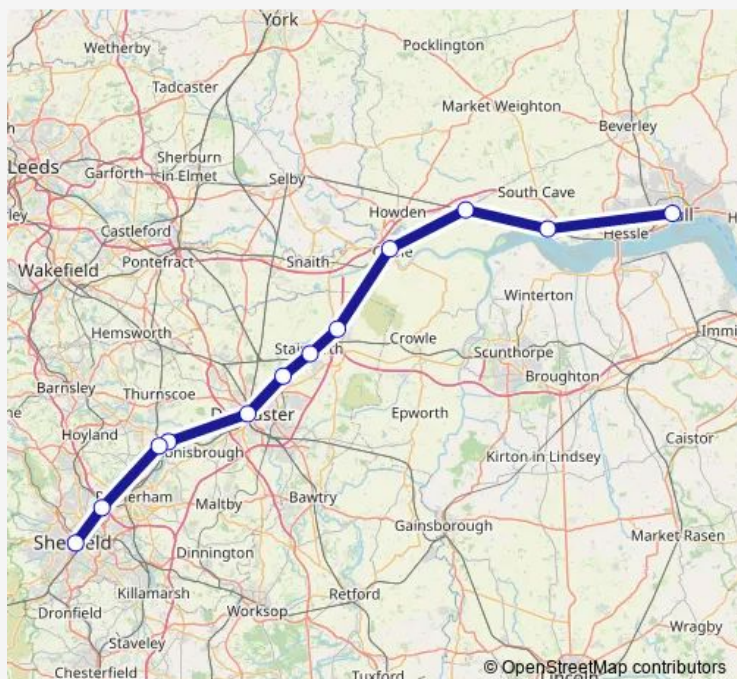

Rail Northern Hull - Sheffield

[Go to website](#)

Direction

Hull — Sheffield

12 stops

[Open route schedule](#)

- Hull
- Brough
- Gilberdyke
- Goole
- Thorne North
- Hatfield & Stainforth
- Kirk Sandall
- Doncaster
- Mexborough
- Swinton (South Yorkshire)
- Meadowhall
- Sheffield

Route schedule

Hull — Sheffield

Monday	06:31-22:45
Tuesday	06:31-22:45
Wednesday	06:31-22:45
Thursday	06:31-22:45
Friday	06:31-22:45
Saturday	06:31-22:45
Sunday	09:27-21:29

Route info

Direction: Hull

Stops: 12

Trip Duration: 1 hour 27 min

Northern — Hull - Sheffield

Direction

Hull — Sheffield

11 stops

[Open route schedule](#)

Hull

Brough

Saturday 05:18-05:19

Sunday —

Route info

Direction: Hull

Stops: 11

Trip Duration: 1 hour 23 min

Northern Rail time schedules and route maps are available in an offline PDF at [busmaps.com](#). Use the [busmaps.com](#) website to see live bus times, train schedule or subway schedule, and step-by-step directions for all public transit in Rotherham