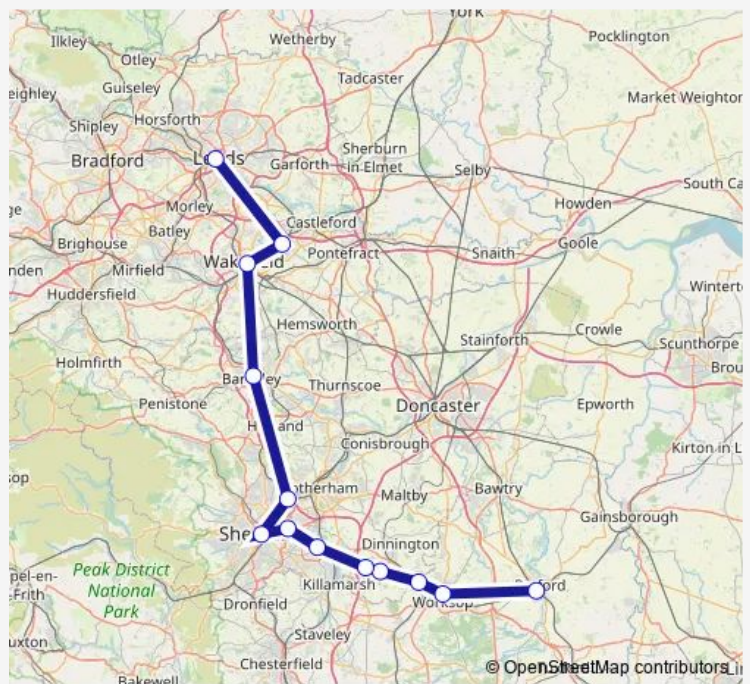

Rail Northern Retford - Leeds

[Go to website](#)

Direction
Retford — Leeds

13 stops

[Open route schedule](#)

- Retford
- Worksop
- Shireoaks
- Kiveton Park
- Kiveton Bridge
- Woodhouse
- Darnall
- Sheffield
- Meadowhall
- Barnsley
- Wakefield Kirkgate
- Normanton
- Leeds

Route schedule
Retford — Leeds

Monday	06:56
Tuesday	06:56
Wednesday	06:56
Thursday	06:56
Friday	06:56
Saturday	06:56
Sunday	—

Route info

Direction: Retford

Stops: 13

Trip Duration: 1 hour 47 min

Northern Rail time schedules and route maps are available in an offline PDF at busmaps.com. Use the busmaps.com website to see live bus times, train schedule or subway schedule, and step-by-step directions for all public transit in Sheffield

The schedule is provided in the local timezone. Times with "(+1)" indicate departures on the next day.

PDF file created on 2025-01-16

2024 BusMaps.com - All Rights Reserved