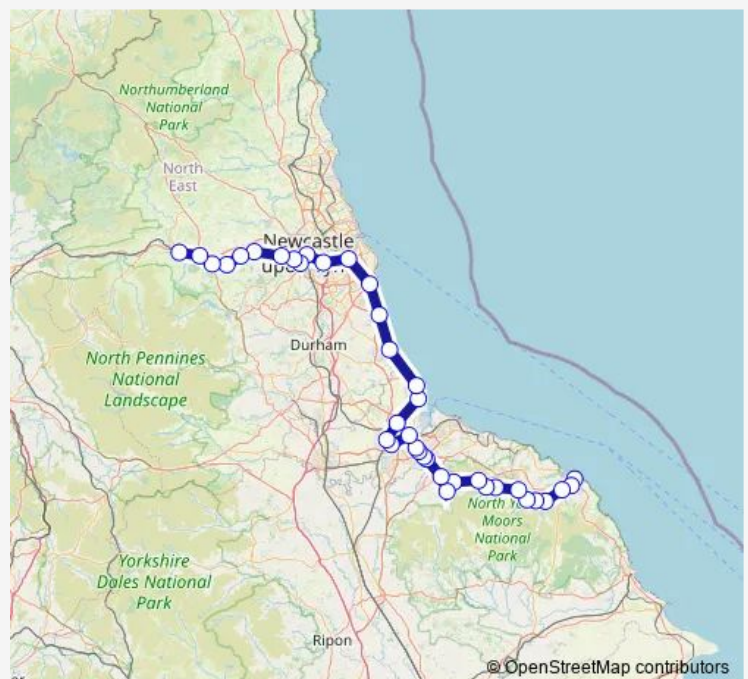

## Rail Northern Hexham - Whitby

[Go to website](#)

### Direction

Hexham — Whitby

38 stops

[Open route schedule](#)

- Hexham
- Corbridge
- Riding Mill
- Stocksfield
- Prudhoe
- Wylam
- Blaydon
- Metrocentre
- Dunston
- Newcastle
- Heworth
- Brockley Whins
- Sunderland
- Seaham
- Horden Railway Station
- Hartlepool
- Seaton Carew
- Billingham
- Stockton
- Thornaby
- Middlesbrough

### Route info

Direction: Hexham

Stops: 38

Trip Duration: 3 hour 41 min

■ Northern — Hexham - Whitby

James Cook University Hosp

Marton

Gypsy Lane

## Route info

Direction: Whitby

Stops: 38

Trip Duration: 3 hour 41 min

Sunderland

Brockley Whins

Heworth

Newcastle