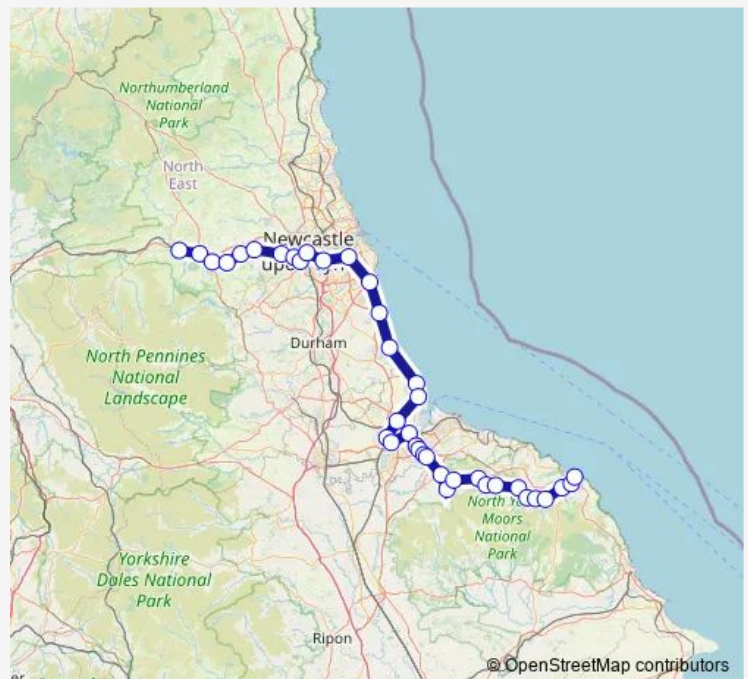

Heworth

Brockley Whins

Sunderland

Seaham

Horden Railway Station

Hartlepool

Seaton Carew

Billingham

Thursday 11:56-15:56

Friday 11:56-15:56

Saturday 11:56-15:56

Sunday —

Route info

Direction: Hexham

Stops: 38

Trip Duration: 3 hour 36 min

Thornaby

Stockton

Billingham

Seaton Carew

Hartlepool

Horden Railway Station

Seaham

Route schedule

Route info

Direction: Whitby

Stops: 38

Trip Duration: 3 hour 40 min

Sunderland

Brockley Whins

Heworth

Newcastle