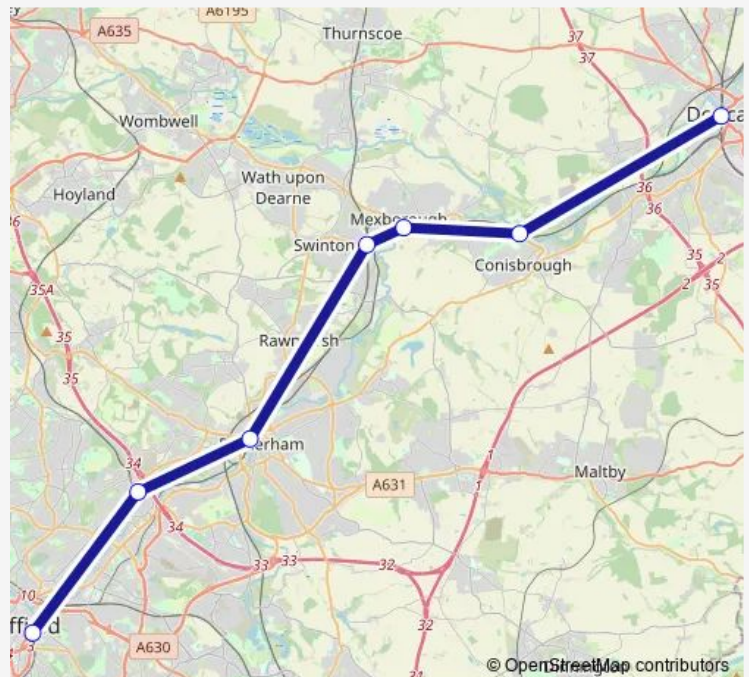

Rail Northern Doncaster - Sheffield

[Go to website](#)

Direction

Sheffield — Doncaster

6 stops

[Open route schedule](#)

Sheffield

Meadowhall

Swinton (South Yorkshire)

Mexborough

Conisbrough

Doncaster

Route schedule

Sheffield — Doncaster

Monday	—
Tuesday	—
Wednesday	—
Thursday	—
Friday	—
Saturday	—
Sunday	21:06-23:30

Route info

Direction: Sheffield

Stops: 6

Trip Duration: 0 hour 36 min

■ Northern — Doncaster - Sheffield

Direction

Sheffield — Doncaster

7 stops

[Open route schedule](#)

Sheffield

Meadowhall

Rotherham Central

Swinton (South Yorkshire)

Mexborough

Conisbrough

Doncaster

Route schedule