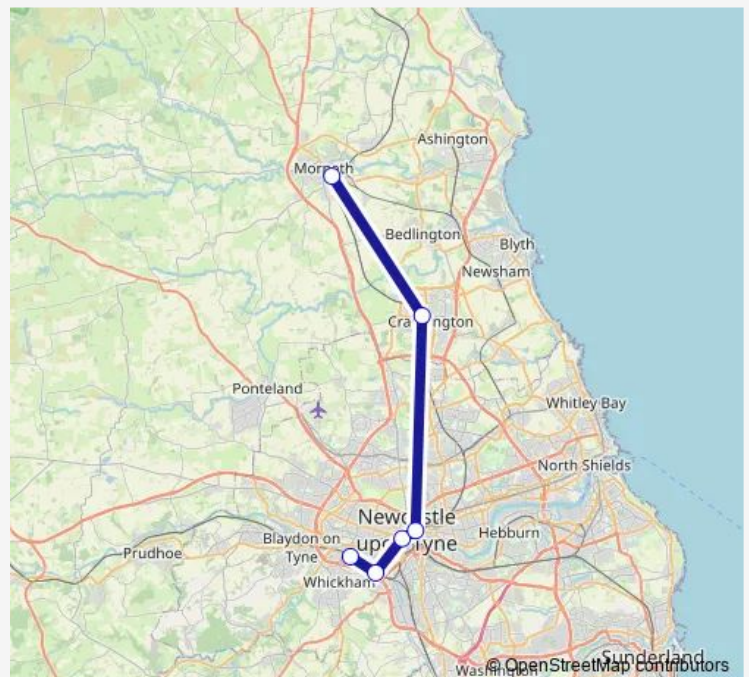

Rail Northern Metrocentre - Morpeth

[Go to website](#)

Direction

Morpeth — Metrocentre

6 stops

[Open route schedule](#)

Morpeth

Cramlington

Manors

Newcastle

Dunston

Metrocentre

Route schedule

Morpeth — Metrocentre

Monday	—
Tuesday	—
Wednesday	—
Thursday	—
Friday	—
Saturday	22:15
Sunday	09:03-19:50

Route info

Direction: Morpeth

Stops: 6

Trip Duration: 0 hour 34 min

■ Northern — Metrocentre - Morpeth

Direction

Morpeth — Metrocentre

5 stops

[Open route schedule](#)

Route info

Direction: Morpeth

Stops: 5

Trip Duration: 0 hour 35 min

Direction

Metrocentre — Morpeth

6 stops

[Open route schedule](#)