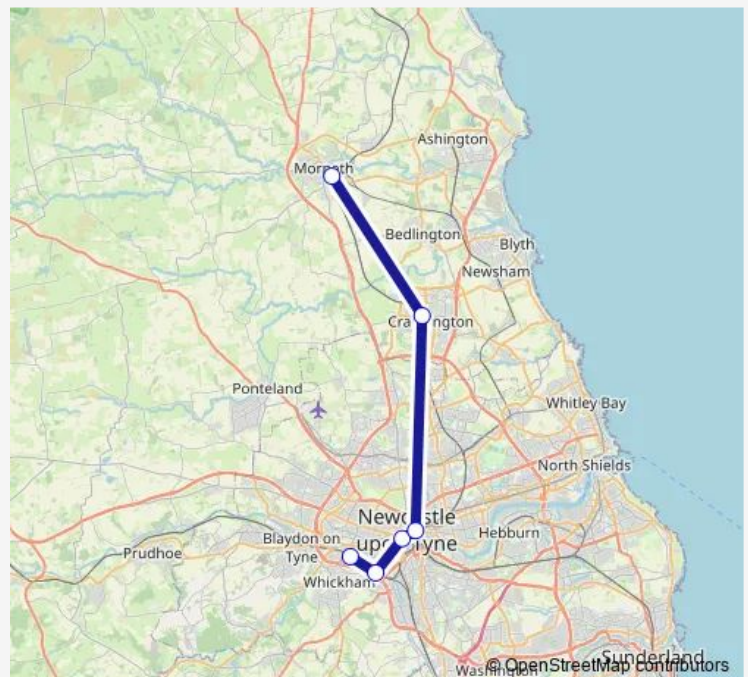

Rail Northern Metrocentre - Morpeth

[Go to website](#)

Direction

Morpeth — Metrocentre

6 stops

[Open route schedule](#)

Morpeth

Cramlington

Wednesday —

Thursday —

Friday —

Saturday —

Sunday 09:03-19:50

Route info

Direction: Morpeth

Stops: 6

Trip Duration: 0 hour 36 min

■ Northern — Metrocentre - Morpeth

Direction

Metrocentre — Morpeth

6 stops

[Open route schedule](#)

Metrocentre

Dunston

Route info

Direction: Metrocentre

Stops: 6

Trip Duration: 0 hour 48 min

Northern Rail time schedules and route maps are available in an offline PDF at busmaps.com. Use the busmaps.com website to see live bus times, train schedule or subway schedule, and step-by-step directions for all public transit in Newcastle upon Tyne