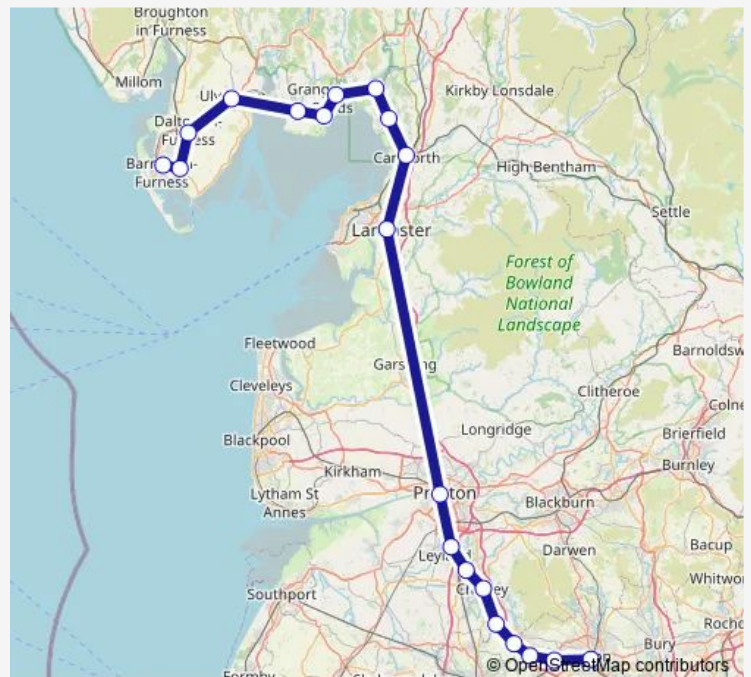

Rail Northern Bolton - Barrow-in-Furness

[Go to website](#)

Direction

Bolton — Barrow-in-Furness

20 stops

[Open route schedule](#)

- Bolton
- Lostock
- Horwich Parkway
- Blackrod
- Adlington (Lancashire)
- Chorley
- Buckshaw Parkway
- Leyland
- Preston
- Lancaster
- Carnforth
- Silverdale
- Arnside
- Grange-over-Sands
- Kents Bank
- Cark
- Ulverston
- Dalton
- Roose
- Barrow-in-Furness

Route schedule

Bolton — Barrow-in-Furness

Monday	—
Tuesday	—
Wednesday	—
Thursday	—
Friday	—
Saturday	—
Sunday	10:00-20:00

Route info

Direction: Bolton

Stops: 20

Trip Duration: 2 hour 4 min

■ Northern — Bolton - Barrow-in-Furness

Direction

Barrow-in-Furness — Bolton

20 stops

[Open route schedule](#)

Barrow-in-Furness

Roose

Dalton

Ulverston

Route schedule

Barrow-in-Furness — Bolton

Monday

—

Tuesday

—

Wednesday

—