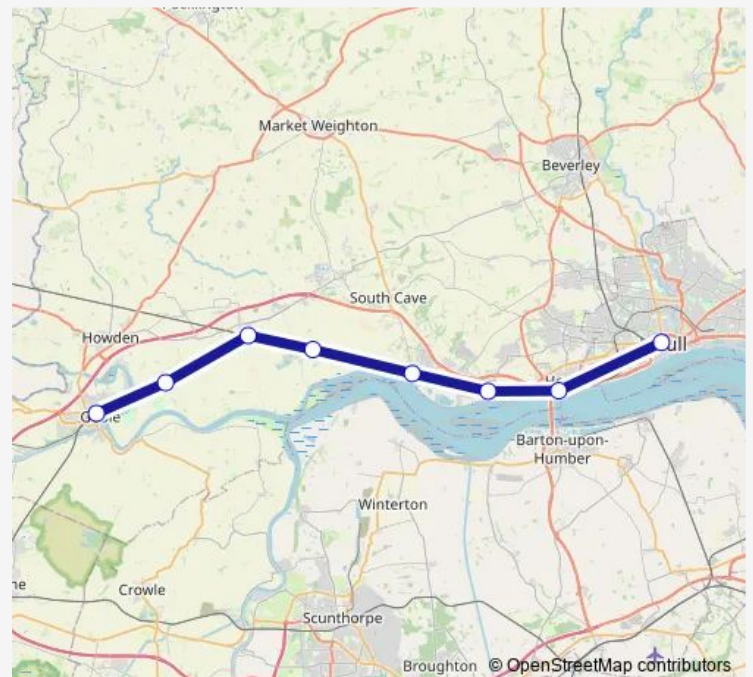

Rail Northern Hull - Goole

[Go to website](#)

Direction

Goole — Hull

7 stops

[Open route schedule](#)

Goole

Gilberdyke

Broomfleet

Brough

Ferriby

Hessle

Hull

Route schedule

Goole — Hull

Monday 20:34

Tuesday 20:34

Wednesday 20:34

Thursday 20:34

Friday 20:34

Saturday —

Sunday —

Route info

Direction: Goole

Stops: 7

Trip Duration: 0 hour 40 min

■ Northern — Goole - Hull