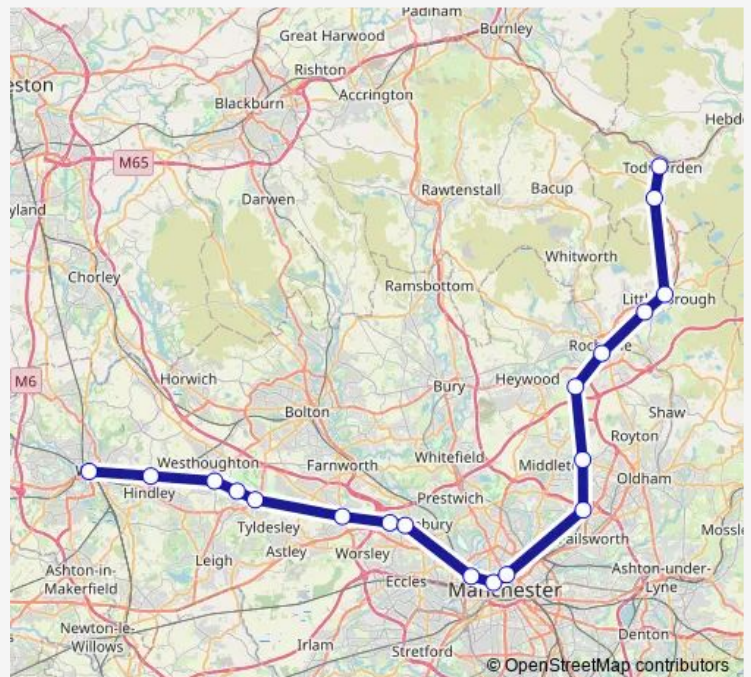

Manchester Victoria

Moston

Mills Hill (Manchester)

Castleton (Manchester)

Rochdale

Smithy Bridge

Littleborough

Walsden

08:14

Route info

Direction: Wigan Wallgate

Stops: 19

Trip Duration: 1 hour 24 min

■ Northern — Todmorden - Wigan Wallgate

Direction

Todmorden — Wigan Wallgate

12 stops

[Open route schedule](#)

Todmorden

Walsden

Littleborough

Smithy Bridge

Rochdale

Castleton (Manchester)

Mills Hill (Manchester)

Moston

Manchester Victoria

Salford Central

Eccles

Wigan Wallgate

Route schedule

Todmorden — Wigan Wallgate