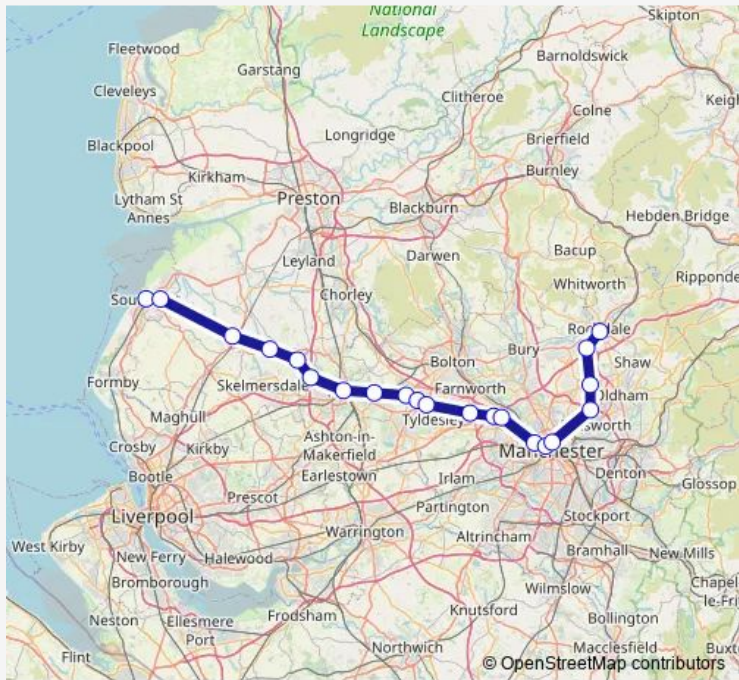

Rail Northern Southport - Rochdale

[Go to website](#)

Direction
 Southport — Rochdale

21 stops

[Open route schedule](#)

- Southport
- Meols Cop
- Burscough Bridge
- Parbold
- Appley Bridge
- Gathurst
- Wigan Wallgate
- Hindley
- Daisy Hill
- Hag Fold
- Atherton
- Walkden
- Moorside
- Swinton (Manchester)
- Salford Crescent
- Salford Central
- Manchester Victoria
- Moston
- Mills Hill (Manchester)
- Castleton (Manchester)
- Rochdale

Route schedule
 Southport — Rochdale

Monday	—
Tuesday	—
Wednesday	—
Thursday	—
Friday	—
Saturday	—
Sunday	21:38

Route info

Direction: Southport

Stops: 21

Trip Duration: 1 hour 43 min

■ Northern — Southport - Rochdale **BusMaps**

Direction

Southport — Rochdale

14 stops

[Open route schedule](#)

Southport

Meols Cop

Burscough Bridge

Parbold

Appley Bridge

Gathurst

Wigan Wallgate

Eccles

Salford Central

Manchester Victoria

Moston

Mills Hill (Manchester)