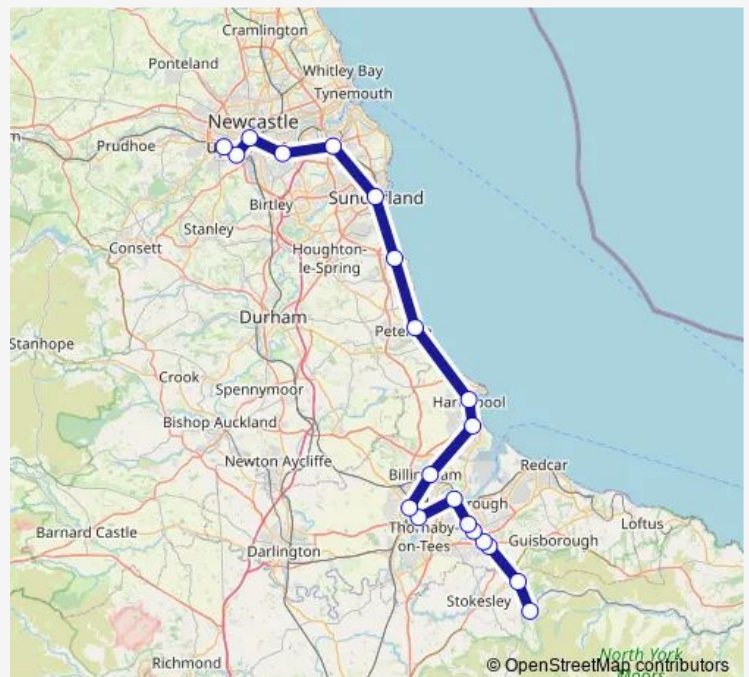

Brockley Whins

Sunderland

Seaham

Hornden Railway Station

Hartlepool

Seaton Carew

Billingham

Stockton

Thornaby

Middlesbrough

James Cook University Hosp

Marton

Gypsy Lane

Nunthorpe

Great Ayton

Battersby

### Route info

Direction: Metrocentre

Stops: 20

Trip Duration: 2 hour 3 min

■ Northern — Battersby - Metrocentre

**Direction**

Battersby — Metrocentre

20 stops

Thornaby

Stockton

Billingham

Seaton Carew

Hartlepool

Horden Railway Station

Seaham

Sunderland