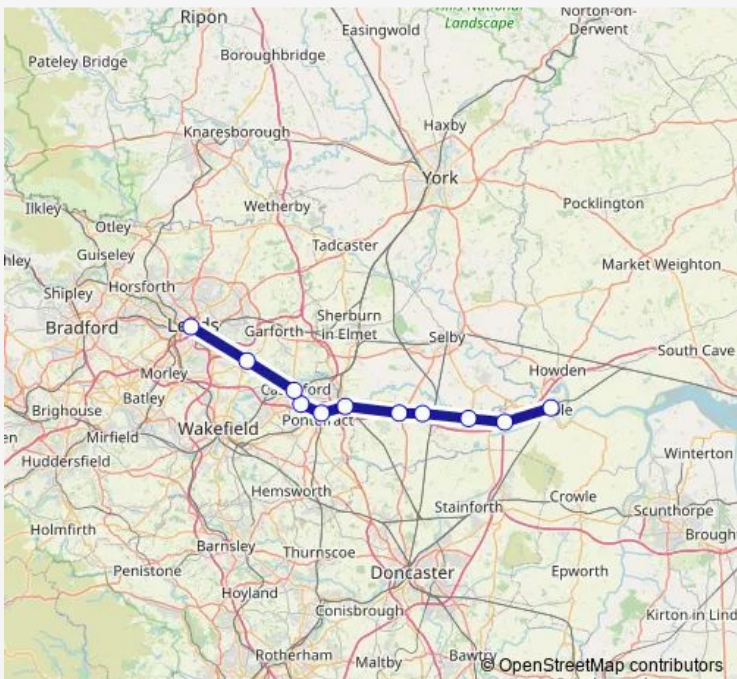

Direction
 Leeds — Goole
 11 stops
[Open route schedule](#)

- Leeds
- Woodlesford
- Castleford
- Glasshoughton
- Pontefract Monkhill
- Knottingley
- Whitley Bridge
- Hensall
- Snaith
- Rawcliffe
- Goole

Route schedule
 Leeds — Goole

Monday	17:58
Tuesday	17:58
Wednesday	17:58
Thursday	17:58
Friday	17:58
Saturday	17:58
Sunday	—

Route info
 Direction: Leeds
 Stops: 11
 Trip Duration: 1 hour 9 min

Direction

Goole — Leeds

11 stops

[Open route schedule](#)

Goole

Rawcliffe

Snaith

Hensall

Whitley Bridge

Monday 07:42-19:44

Tuesday 07:42-19:44

Wednesday 07:42-19:44

Thursday 07:42-19:44

Friday 07:42-19:44

Saturday 07:42-19:43

Sunday —

Route info