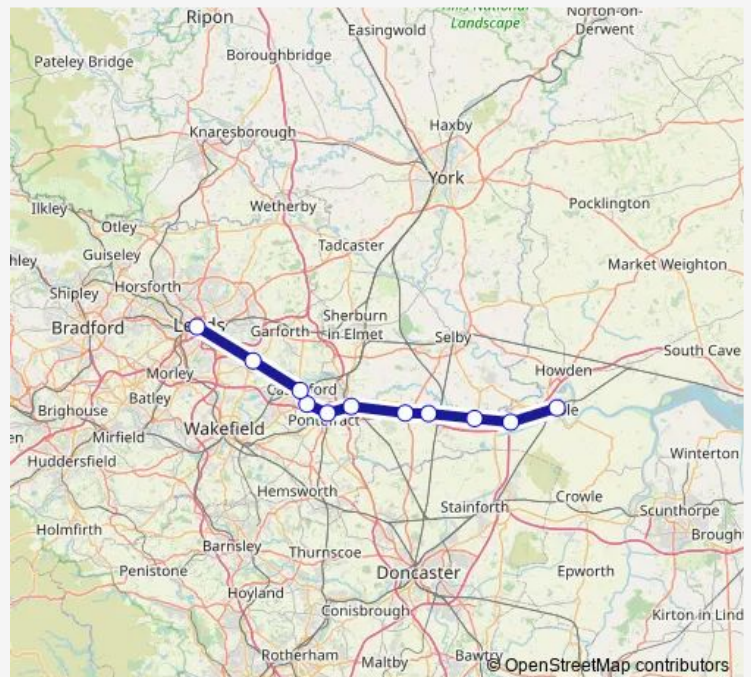

Rail Northern Leeds - Goole

[Go to website](#)

Direction

Leeds — Goole

11 stops

[Open route schedule](#)

- Leeds
- Woodlesford
- Castleford
- Glasshoughton
- Pontefract Monkhill
- Knottingley
- Whitley Bridge
- Hensall
- Snaith
- Rawcliffe
- Goole

Route schedule

Leeds — Goole

Monday	17:58
Tuesday	17:58
Wednesday	17:58
Thursday	17:58
Friday	17:58
Saturday	17:58
Sunday	—

Route info

Direction: Leeds

Stops: 11

Trip Duration: 1 hour 9 min

■ Northern — Leeds - Goole

Direction

Goole — Leeds

11 stops

[Open route schedule](#)

Goole

Rawcliffe

Snaith

Hensall

Route info

Direction: Goole

Stops: 11

Trip Duration: 1 hour 8 min

Northern Rail time schedules and route maps are available in an offline PDF at busmaps.com. Use the busmaps.com website to see live bus times, train schedule or subway schedule, and step-by-step directions for all public transit in Leeds