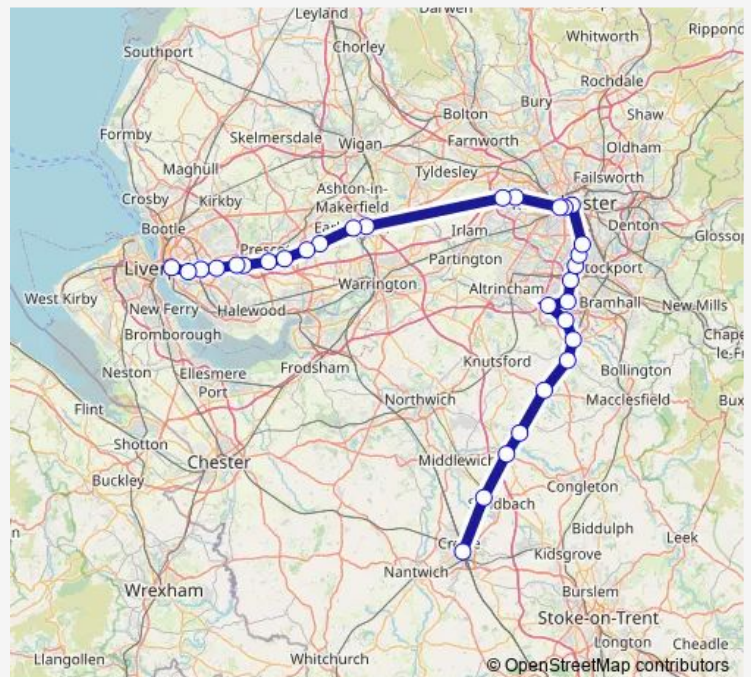

Rail Northern Crewe - Liverpool Lime Street

[Go to website](#)

Direction

Crewe — Liverpool Lime Street

31 stops

[Open route schedule](#)

- Crewe
- Sandbach
- Holmes Chapel
- Goostrey
- Chelford
- Alderley Edge
- Wilmslow
- Styal
- Manchester Airport
- Heald Green
- Gatley
- East Didsbury
- Burnage
- Mauldeth Road
- Manchester Piccadilly
- Manchester Oxford Road
- Deansgate
- Eccles
- Patricroft
- Newton-le-Willows
- Earlestown

Route schedule

Crewe — Liverpool Lime Street

Monday	22:10
Tuesday	—
Wednesday	—
Thursday	—
Friday	—
Saturday	22:15
Sunday	—

Route info

Direction: Crewe

Stops: 31

Trip Duration: 2 hour 16 min

■ Northern — Crewe - Liverpool Lime Street

St Helens Junction

Lea Green

Rainhill

Whiston

Huyton

Roby

Broad Green

Wavertree Technology Park

Edge Hill

Liverpool Lime Street

Northern Rail time schedules and route maps are available in an offline PDF at busmaps.com. Use the busmaps.com website to see live bus times, train schedule or subway schedule, and step-by-step directions for all public transit in Stockport