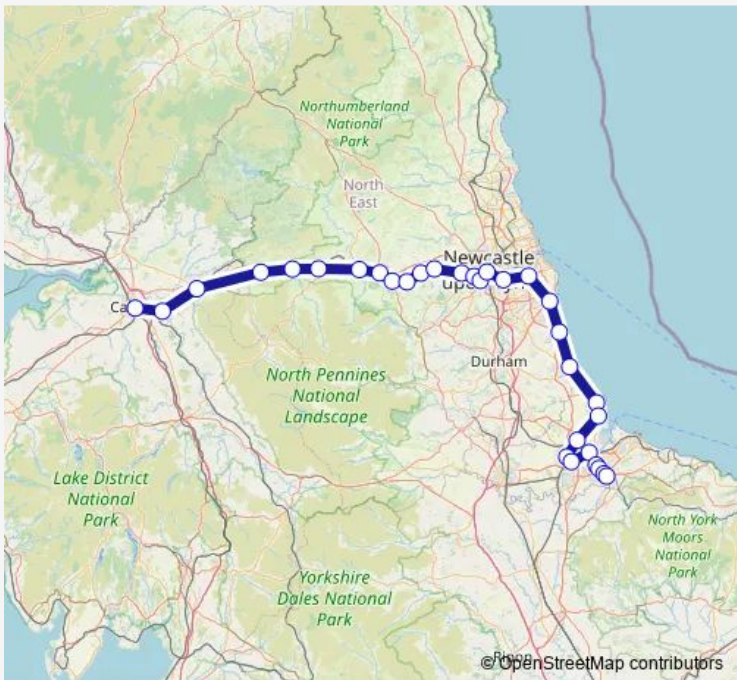

Rail Northern Carlisle - Nunthorpe

[Go to website](#)

Direction
Nunthorpe — Carlisle
29 stops
[Open route schedule](#)

- Nunthorpe
- Gypsy Lane
- Marton
- James Cook University Hosp
- Middlesbrough
- Thornaby
- Stockton
- Billingham
- Seaton Carew
- Hartlepool
- Horden Railway Station
- Seaham
- Sunderland
- Brockley Whins
- Heworth
- Newcastle
- Metrocentre
- Blaydon
- Wylam
- Prudhoe
- Stocksfield

Route schedule
Nunthorpe — Carlisle

Monday	—
Tuesday	—
Wednesday	—
Thursday	—
Friday	—
Saturday	—
Sunday	10:15-16:15

Route info
Direction: Nunthorpe
Stops: 29
Trip Duration: 3 hour 14 min

■ Northern — Carlisle - Nunthorpe **BusMaps**