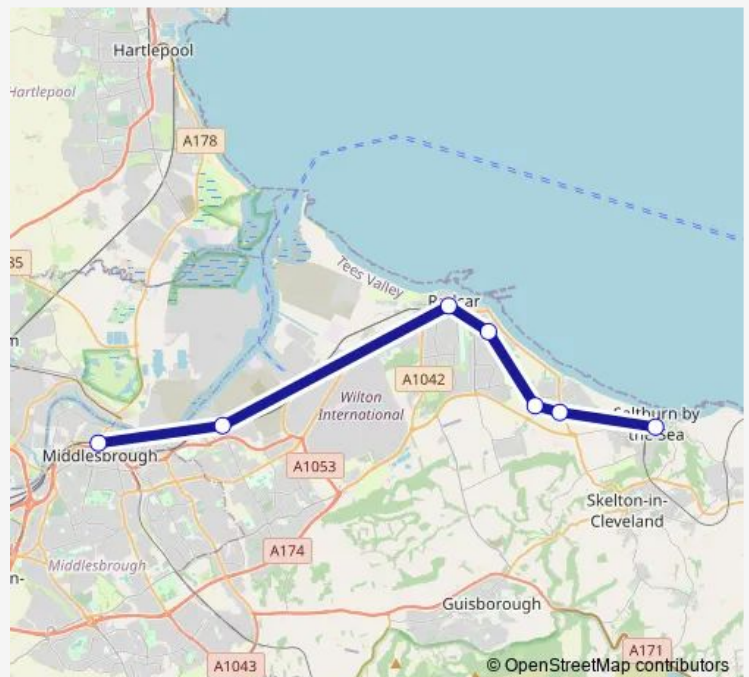

### Direction

Middlesbrough — Saltburn

7 stops

[Open route schedule](#)

Middlesbrough

South Bank

Redcar Central

Redcar East

### Route schedule

Middlesbrough — Saltburn

Monday 06:24-07:10

Tuesday 06:24-07:10

Wednesday 06:24-07:10

Thursday 06:24-07:10

Friday 06:24-07:10

Saturday 06:24-07:10

### Route info

Direction: Middlesbrough

Stops: 7

Trip Duration: 0 hour 26 min

■ Northern — Saltburn - Middlesbrough

**Direction**

Saltburn — Middlesbrough

7 stops

[Open route schedule](#)

Saltburn

Marske

Longbeck

Redcar East

Redcar Central

South Bank

Middlesbrough