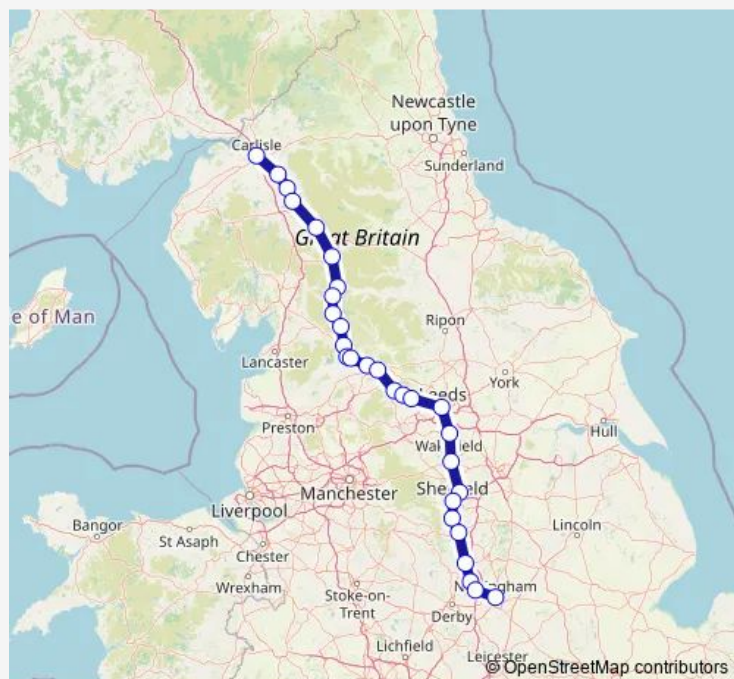

Rail Northern Carlisle - Nottingham

[Go to website](#)

Direction

Carlisle — Nottingham

37 stops

[Open route schedule](#)

- Carlisle
- Armathwaite
- Lazonby & Kirkoswald
- Langwathby
- Appleby
- Kirkby Stephen
- Garsdale
- Dent
- Ribblehead
- Horton-in-Ribblesdale
- Settle
- Long Preston
- Hellifield
- Gargrave
- Skipton
- Keighley
- Bingley
- Shipley
- Leeds
- Outwood
- Wakefield Westgate

Route schedule

Carlisle — Nottingham

Monday	—
Tuesday	—
Wednesday	—
Thursday	—
Friday	—
Saturday	—
Sunday	15:21

Route info

Direction: Carlisle

Stops: 37

Trip Duration: 4 hour 49 min

■ Northern — Carlisle - Nottingham

Direction

Carlisle — Nottingham

29 stops

[Open route schedule](#)

Carlisle

Armathwaite

Lazonby & Kirkoswald

Langwathby

Route info

Direction: Carlisle

Stops: 29

Trip Duration: 4 hour 40 min

Alfreton

Langley Mill

Ilkeston

Nottingham