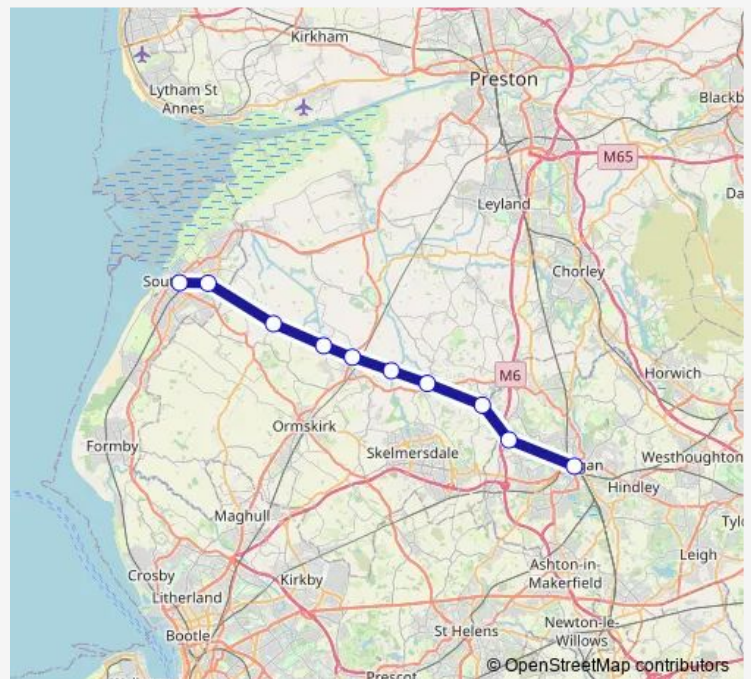

Route schedule

Southport — Wigan Wallgate

Monday 22:26-23:10

Tuesday 22:26-23:10

Wednesday 22:26-23:10

Thursday 22:26-23:10

Friday 23:10

Saturday 23:10

Sunday 21:38-22:55

Route info

Direction: Southport

Stops: 10

Trip Duration: 0 hour 39 min

■ Northern — Southport - Wigan Wallgate

Direction

Wigan Wallgate — Southport

Southport

Route schedule

Wigan Wallgate — Southport

Monday	23:21
Tuesday	23:21
Wednesday	23:21
Thursday	23:21
Friday	—
Saturday	06:51-07:07
Sunday	—

Route info

Direction: Wigan Wallgate

Stops: 7

Trip Duration: 0 hour 33 min

Monday	06:19
Tuesday	06:19
Wednesday	06:19
Thursday	06:19
Friday	06:19
Saturday	06:19
Sunday	—

Route info

Direction: Wigan Wallgate

Stops: 10

Trip Duration: 0 hour 38 min

Northern Rail time schedules and route maps are available in an offline PDF at busmaps.com. Use the busmaps.com website to see live bus times, train schedule or subway schedule, and step-by-step directions for all public transit in Southport