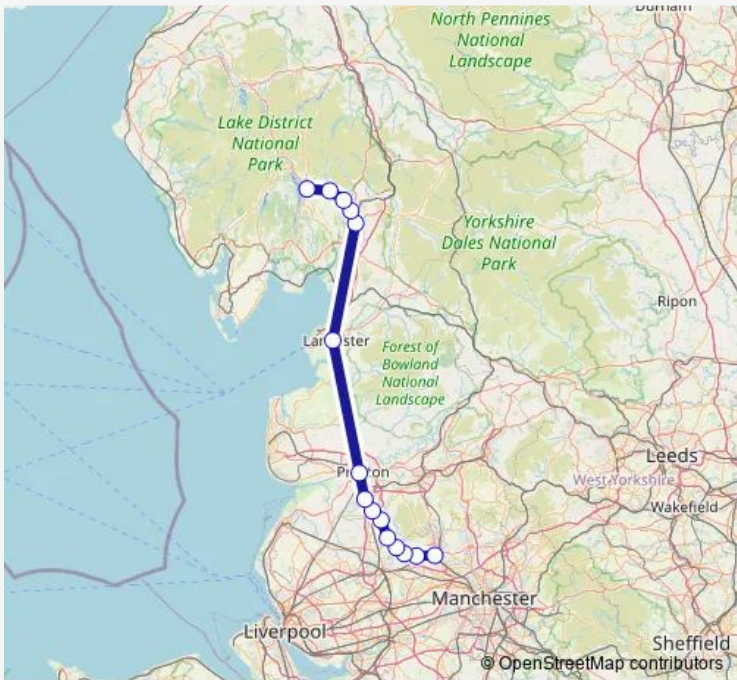

**Rail Northern Bolton - Windermere**

[Go to website](#)

**Direction**  
 Bolton — Windermere  
 15 stops  
[Open route schedule](#)

- Bolton
- Lostock
- Horwich Parkway
- Blackrod
- Adlington (Lancashire)
- Chorley
- Buckshaw Parkway
- Leyland
- Preston
- Lancaster
- Oxenholme Lake District
- Kendal
- Burneside (Cumbria)
- Staveley
- Windermere

Route schedule  
 Bolton — Windermere

Monday	—
Tuesday	—
Wednesday	—
Thursday	—
Friday	—
Saturday	—
Sunday	12:00-18:00

Route info  
 Direction: Bolton  
 Stops: 15  
 Trip Duration: 1 hour 43 min

## Direction

Windermere — Bolton

15 stops

[Open route schedule](#)

Windermere

Staveley

Burneside (Cumbria)

Kendal

## Route info

Direction: Windermere

Stops: 15

Trip Duration: 1 hour 45 min

Northern Rail time schedules and route maps are available in an offline PDF at [busmaps.com](https://busmaps.com). Use the [busmaps.com](https://busmaps.com) website to see live bus times, train schedule or subway schedule, and step-by-step directions for all public transit in Bolton